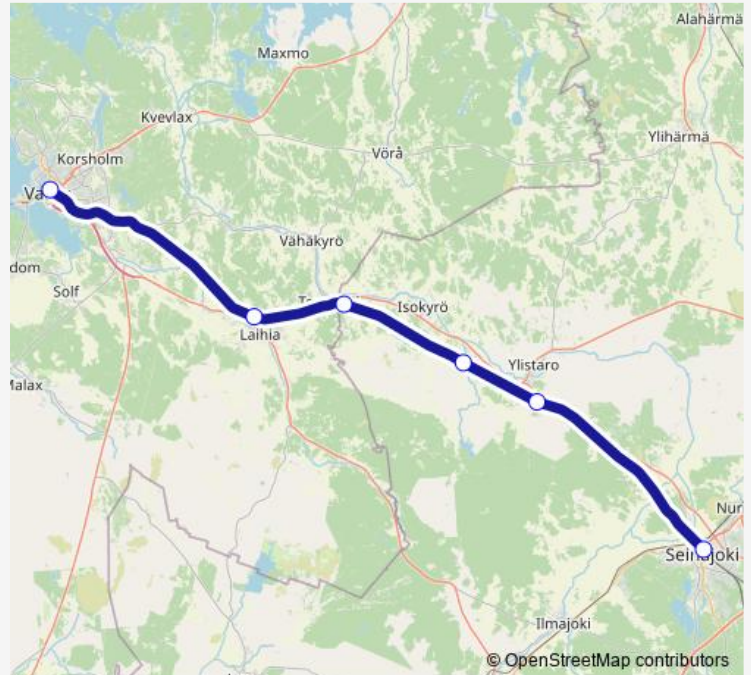

Long Distance Trains IC 442 Vaasa - Seinäjoki

[Go to website](#)

Direction

undefined — undefined

0 stops

[Open route schedule](#)

Route schedule

undefined — undefined

Monday —

Tuesday —

Wednesday —

Thursday —

Friday —

Saturday 18:07

Sunday —

Route info

No Stops

■ IC 442 — Vaasa - Seinäjoki