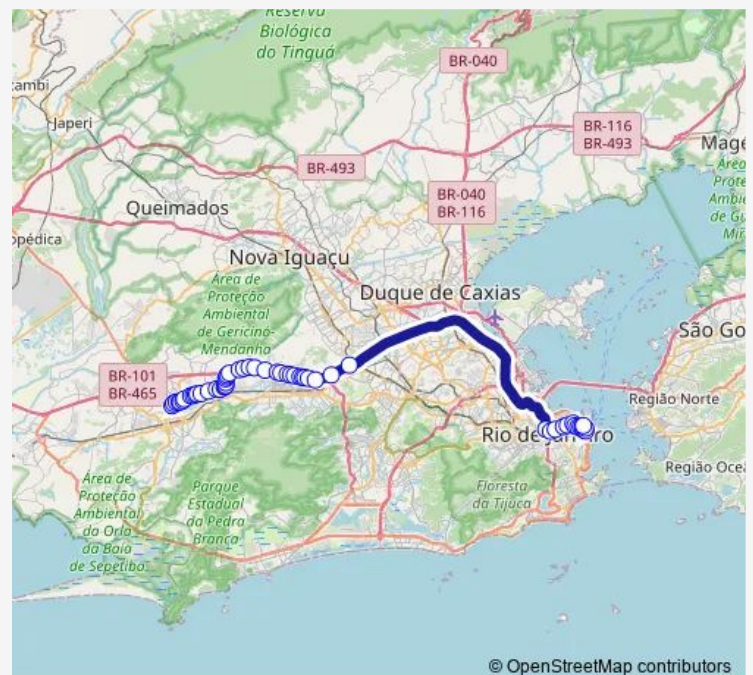

Flamengo

Cisneiros

Anna Vieira

Route schedule

Ponto Final: West Shopping — Terminal Rodoviário Menezes Cortes : Plat. B

Monday	00:00
Tuesday	00:00
Wednesday	00:00
Thursday	00:00
Friday	00:00
Saturday	00:00
Sunday	00:00

Route info

Direction: Ponto Final: West Shopping

Stops: 56

Trip Duration: 2 hour 51 min

2339 — Campo Grande - Castelo

Kennedy

Brasil

Quafá