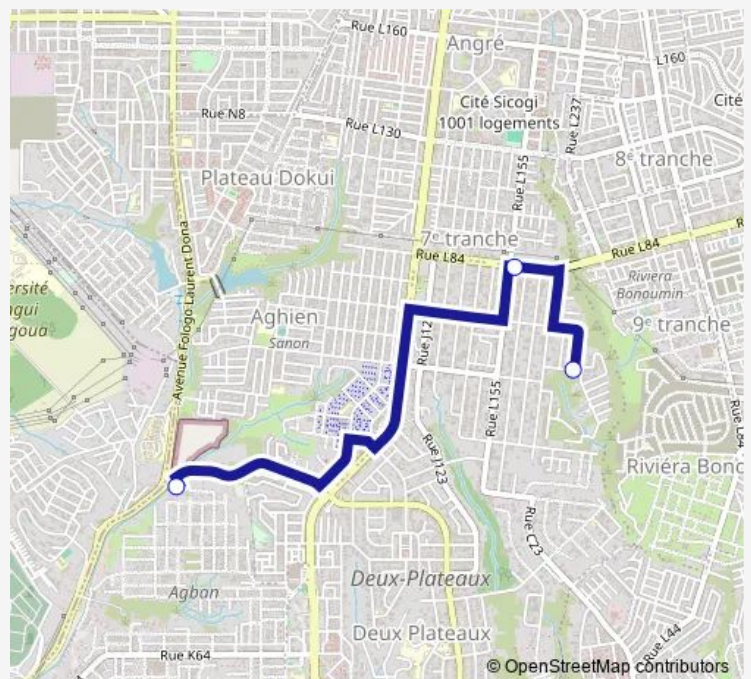

Bus woro woro : Zoo ↔ Pont Soro

[Go to website](#)

Direction

Gare de Woro Woro, Deux Plateau - Vallon — Termunis Pont Soro

3 stops

[Open route schedule](#)

Gare de Woro Woro, Deux Plateau - Vallon

Restaurant Rehobaath

Termunis Pont Soro

Route schedule

Gare de Woro Woro, Deux Plateau - Vallon — Termunis Pont Soro

Monday	06:00
Tuesday	06:00
Wednesday	06:00
Thursday	06:00
Friday	06:00
Saturday	06:00
Sunday	06:00

Route info

Direction: Gare de Woro Woro, Deux Plateau - Vallon

Stops: 3

Trip Duration: 0 hour 15 min

woro woro : Zoo ↔ Pont Soro

Direction

Termunis Pont Soro — Gare de Woro Woro, Deux Plateau - Vallon

4 stops

[Open route schedule](#)

Wednesday 06:00

Thursday 06:00

Friday 06:00

Saturday 06:00

Sunday 06:00

Route info

Direction: Termunis Pont Soro

Stops: 4