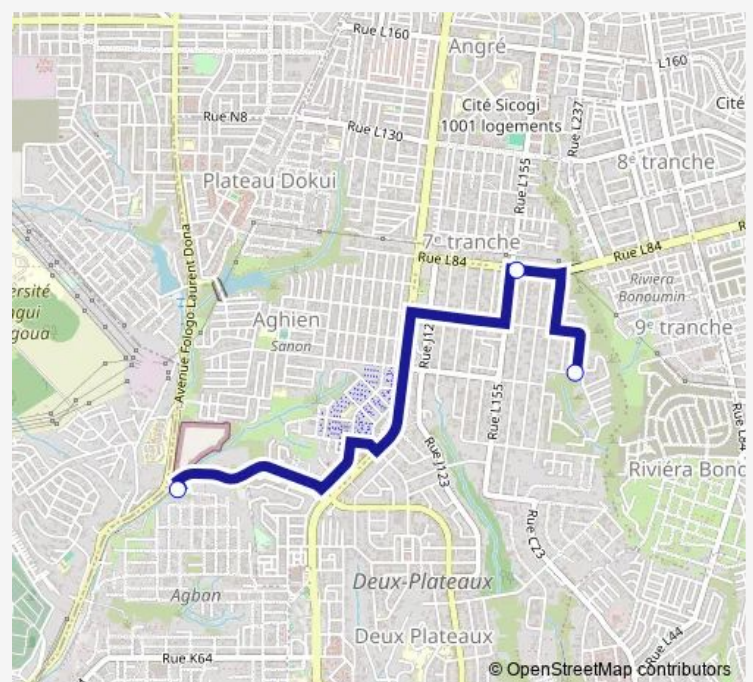

Bus woro woro : Zoo ↔ Pont Soro

[Go to website](#)

Direction

Gare de Woro Woro, Deux Plateau - Vallon — Termunis Pont Soro

3 stops

[Open route schedule](#)

Gare de Woro Woro, Deux Plateau - Vallon

Restaurant Rehobaath

Termunis Pont Soro

Route schedule

Gare de Woro Woro, Deux Plateau - Vallon — Termunis Pont Soro

Monday	06:00
Tuesday	06:00
Wednesday	06:00
Thursday	06:00
Friday	06:00
Saturday	06:00
Sunday	06:00

Route info

Direction: Gare de Woro Woro, Deux Plateau - Vallon

Stops: 3

Trip Duration: 0 hour 15 min

Direction

Termunis Pont Soro — Gare de Woro Woro, Deux Plateau - Vallon

4 stops

[Open route schedule](#)

Termunis Pont Soro

Thursday 06:00

Friday 06:00

Saturday 06:00

Sunday 06:00

Route info

Direction: Termunis Pont Soro

Stops: 4

Trip Duration: 0 hour 15 min