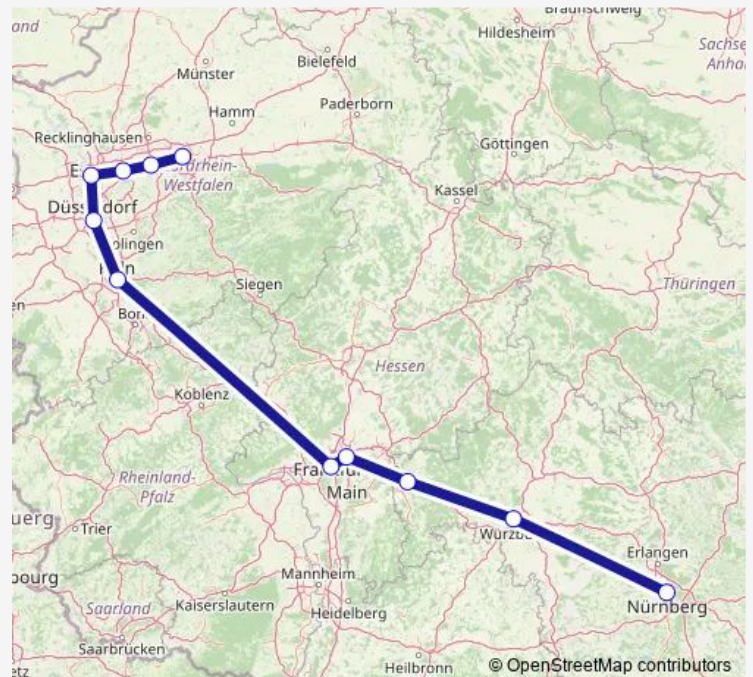

Frankfurt(M) Flughafen Fernbf

Frankfurt(Main)Süd

Aschaffenburg Hbf

Würzburg Hbf

Nürnberg Hbf

München Hbf

Route schedule

Düsseldorf Hbf — München Hbf

Monday —

Tuesday —

Wednesday —

Thursday —

Friday —

Saturday 12:21

Sunday 12:21

Route info

Direction: Düsseldorf Hbf

Stops: 8

Trip Duration: 4 hour 43 min

ICE 937

Direction

Dortmund Hbf — Nürnberg Hbf

11 stops

[Open route schedule](#)

Thursday —

Friday —

Saturday 11:23-12:21

Sunday 11:23-12:21

Route info

Direction: Dortmund Hbf

Stops: 11

Trip Duration: 5 hour 0 min