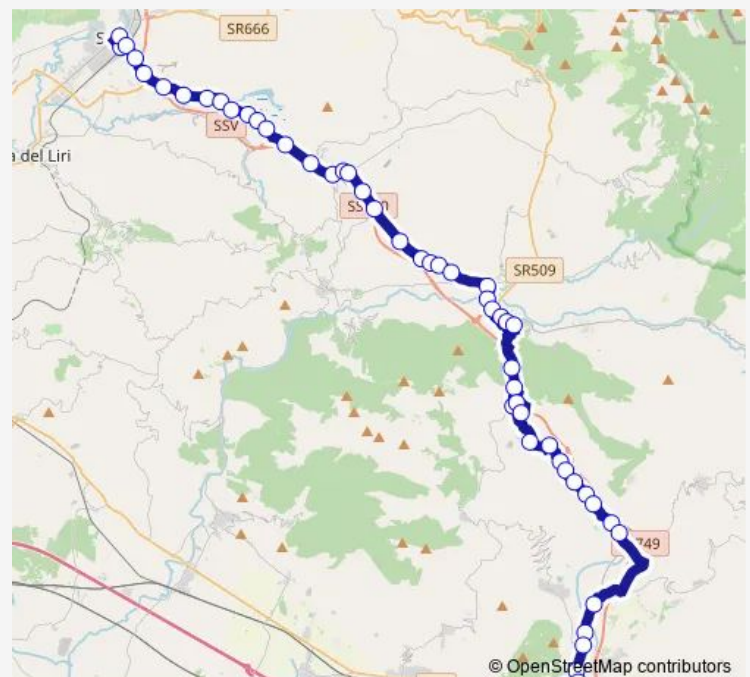

Wednesday —

Thursday —

Friday —

Saturday 06:55

Sunday —

Route info

Direction: Sora | Stazione FS # f5890

Stops: 56

Trip Duration: 1 hour 10 min

Sora - Cassino # So100a

ATINA | Via Sode Via Muraglia # f7281

ATINA | Via Sode Via Cicerone # f7282

ATINA | Via Sode Via Basilea # f7283

ATINA | Via Sode Via Pietraceto # f7284