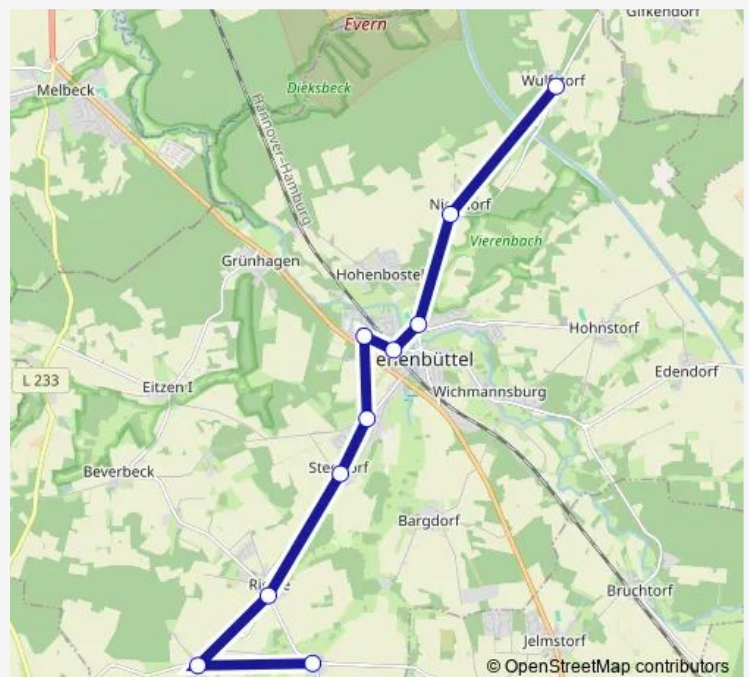

### Route schedule

Edendorf Gasth. Oetzmann, Mast 2 S — Wulfstorf, Mast 1 O

Monday —

Tuesday —

Wednesday —

Thursday —

Friday —

Saturday —

### Route info

Direction: Edendorf Gasth. Oetzmann, Mast 2 S

Stops: 5

Trip Duration: 0 hour 16 min