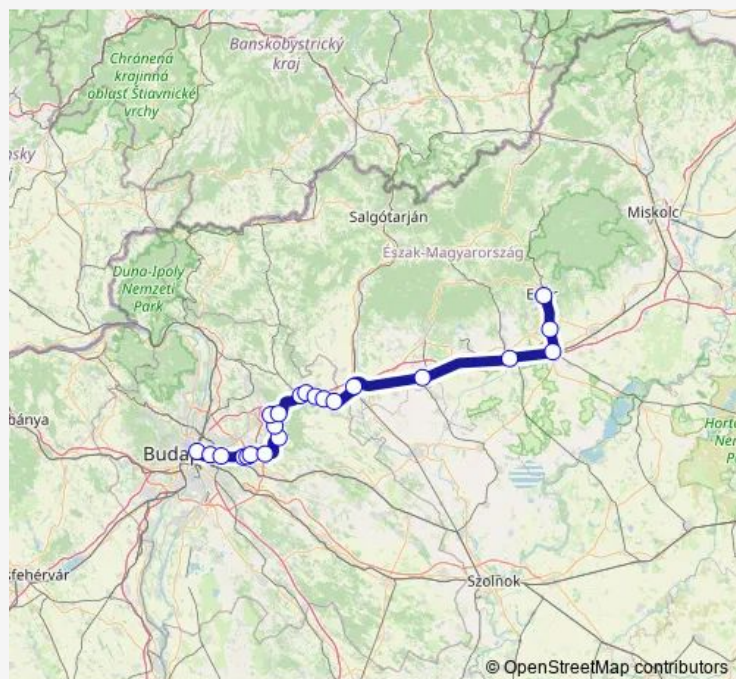

Thursday 14:30

Friday 14:30

Saturday 14:30

Sunday 14:30

Route info

Direction: Budapest-Keleti

Stops: 22

Trip Duration: 2 hour 20 min

■ 546

BusMaps

Direction

Budapest-Keleti — Eger

22 stops

[Open route schedule](#)

Budapest-Keleti

Kőbánya felső