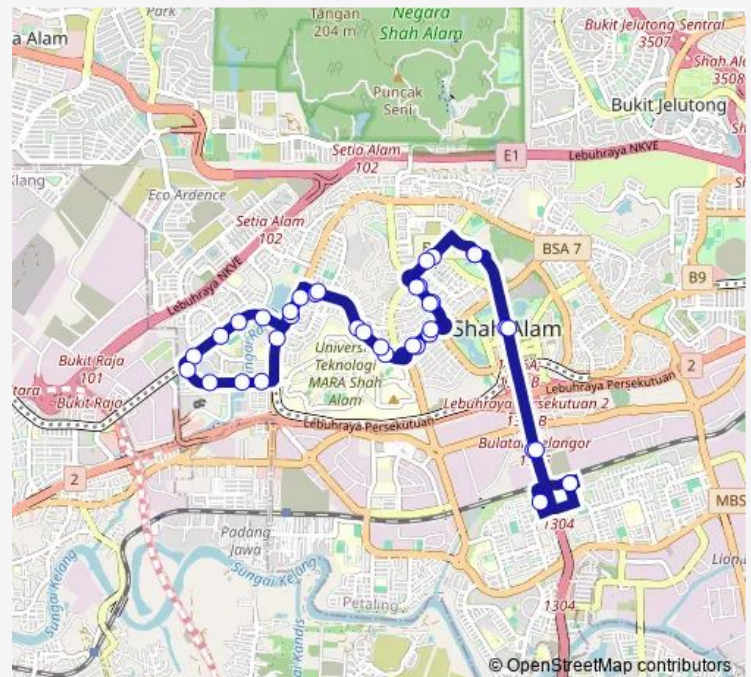

Wednesday 06:00-21:30

Thursday 06:00-21:30

Friday 06:00-21:30

Saturday 06:00-21:30

Sunday 06:00-21:30

Route info

Direction: Sa442 Hentian Seksyen 19

Stops: 37

Trip Duration: 0 hour 25 min

SA01 — Stesen KTM Seksyen 19 ~ Seksyen 7

Midlands Convention Centre

Sa316 Komersial Seksyen 7 (Utara)

Sa39 Hospital Shah Alam

Sa40 Tasik Seksyen 7

Sa11 Unisel (Opp)

Sa12 Apartment Baiduri (Opp)