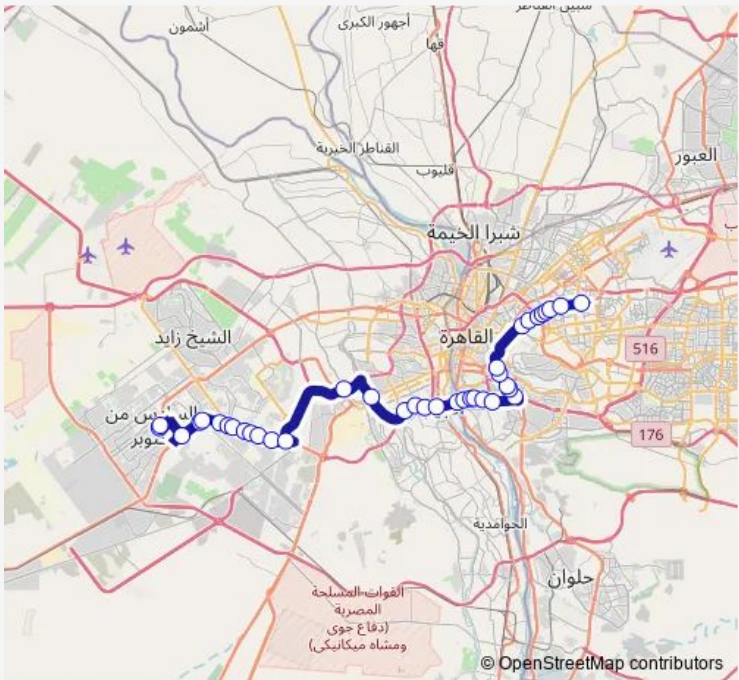

Bus IC168 El Hossary-Awwal Makram Ebeid

[Go to website](#)

**Direction**  
 Al Hossary Station — Awwal Makram Ebeid  
 38 stops  
[Open route schedule](#)

- Al Hossary Station
- Al Hossary Azhar Language School
- Al Gehaz Entrance - 6th of October
- Al Motamayez Wahat Entrance 2
- Al Motamayez Wahat Entrance 1
- Wadi Degla Sporting Club - 6th of October
- Mall of Egypt
- Egyptian Media Production City - Empc
- Souk Al Gomla
- Al Salam Mosque - Wahat Road
- Al Wataneya Gas Station - Dreamland
- Al Fardous Compound Entrance - 6th of October
- Al Ashgar District
- Remaya Exit - Ring Road
- Faisal Street - Al Marioteya Road
- Egypt Air Steps - Ring Road
- Al Talbeya Steps - Ring Road
- Moneeb Konayyesa
- Al Moneeb Exit - Ring Road
- Maadi Corniche Exit - Ring Road
- Zahraa Exit - Ring Road

Route schedule  
 Al Hossary Station — Awwal Makram Ebeid

Monday	06:30-15:00
Tuesday	06:30-15:00
Wednesday	06:30-15:00
Thursday	06:30-15:00
Friday	06:30-15:00
Saturday	06:30-15:00
Sunday	06:30-15:00

Route info  
 Direction: Al Hossary Station  
 Stops: 38  
 Trip Duration: 1 hour 52 min

■ IC168 — El Hossary-Awwal Makram Ebeid **BusMaps**

Al Safa Wal Marwa Mosque Steps - Ring Road

Ezbet Kheirallah Steps 1 - Ring Road

Ezbet Kheirallah Steps 2 - Ring Road

Ezbet Kheirallah Steps 3 - Ring Road

The schedule is provided in the local timezone. Times with "(+1)" indicate departures on the next day.

PDF file created on 2025-01-16

2024 BusMaps.com - All Rights Reserved