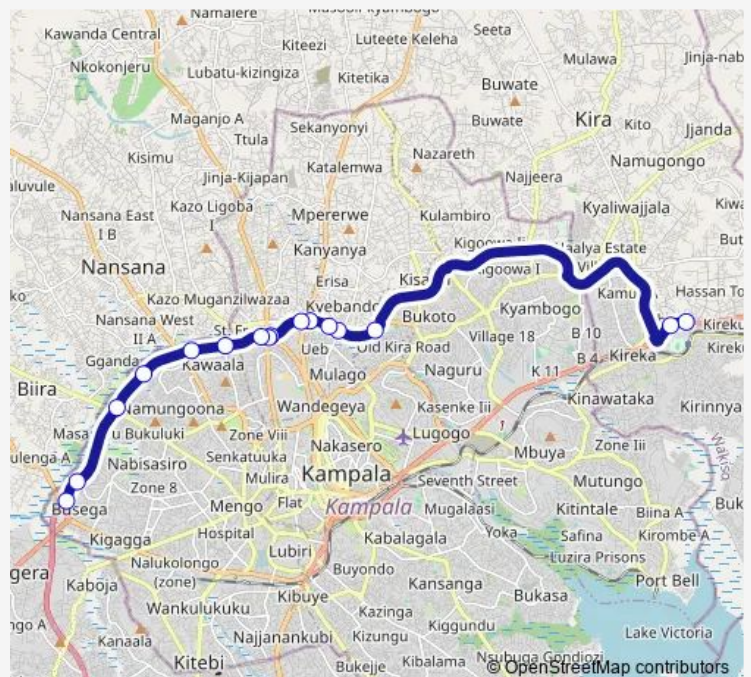

### Direction

Total Fuel Station Bweyogerere — Busega Stage

16 stops

[Open route schedule](#)

Total Fuel Station Bweyogerere

Hotel Mamerto

Busega (Northern Bypass)

Nsooba Kyebando Rd Overpass

Holyword Healing Ministries

Bweyogerere Stage

Kalerwe Taxi Park Roundabout

Bwaise Stage - Eastbound

Bwaise Stage - Southbound

Bwaise Stage - Westbound

Kawaala Rd - Northern Bypass Highway

Namungoona

### Route schedule

Total Fuel Station Bweyogerere — Busega Stage

Monday 06:30-19:00

Tuesday 06:30-19:00

Wednesday 06:30-19:00

Thursday 06:30-19:00

Friday 06:30-19:00

Saturday 06:30-19:00

### Route info

Direction: Total Fuel Station Bweyogerere

Stops: 16

Trip Duration: 0 hour 50 min

Ic168 — Busega-Bweyogerere