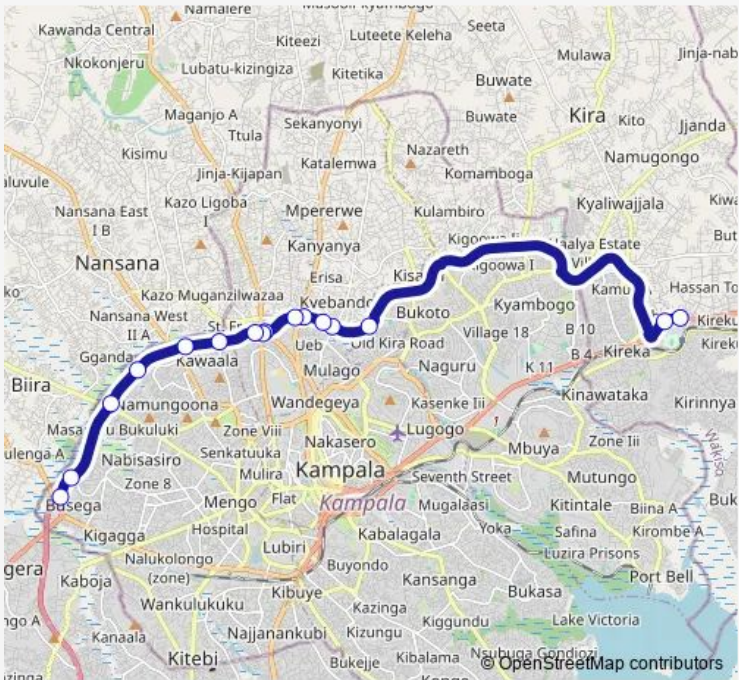

# Bus IC168 Busega-Bweyogerere

[Go to website](#)

**Direction**  
 Total Fuel Station Bweyogerere — Busega Stage  
 16 stops  
[Open route schedule](#)

- Total Fuel Station Bweyogerere
- Hotel Mamerto
- Busega (Northern Bypass)
- Nsooba Kyebando Rd Overpass
- Holyword Healing Ministries
- Bweyogerere Stage
- Kalerwe Taxi Park Roundabout
- Bwaise Stage - Eastbound
- Bwaise Stage - Southbound
- Bwaise Stage - Westbound
- Kawaala Rd - Northern Bypass Highway
- Namungoona
- Trevor Olimpia Studios
- Masanafu
- Northern Bypass - River
- Busega Stage

**Route schedule**  
 Total Fuel Station Bweyogerere — Busega Stage

Monday	06:30-19:00
Tuesday	06:30-19:00
Wednesday	06:30-19:00
Thursday	06:30-19:00
Friday	06:30-19:00
Saturday	06:30-19:00
Sunday	06:30-19:00

**Route info**  
 Direction: Total Fuel Station Bweyogerere  
 Stops: 16  
 Trip Duration: 0 hour 50 min

■ IC168 — Busega-Bweyogerere **BusMaps**

**Direction**

Northern Bypass - Green Belt — Namboole Stadium

11 stops

[Open route schedule](#)

Northern Bypass - Green Belt

Nakibinge Rd Entrance - Northern Bypass

Namungoona

Bwaise Stage - Westbound

Bwaise Stage - Eastbound

Kalerwe Taxi Park Roundabout