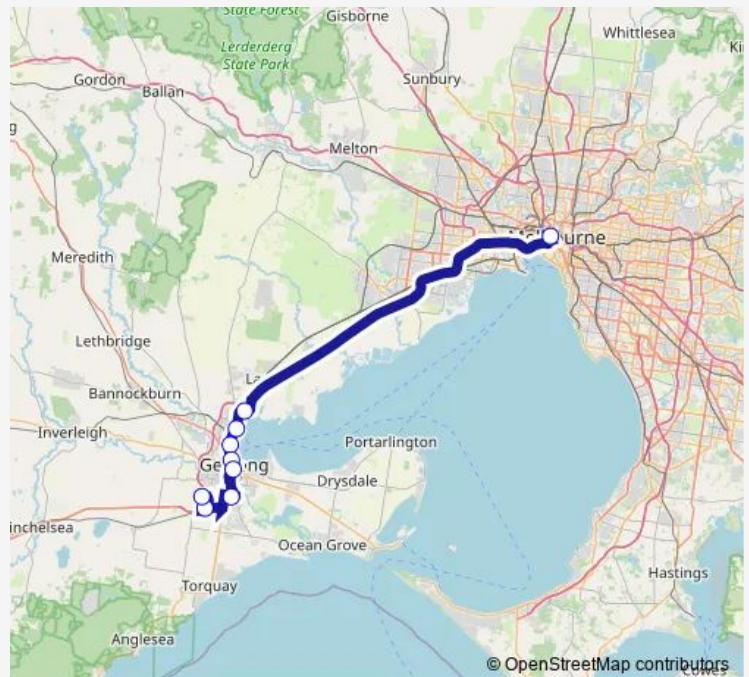

Marshall Station/Marshalltown Rd (Marshall)

Waurm Ponds Station/Sugargum Dr (Waurm Ponds)

Deakin University/Alfred Deakin Dr (Waurm Ponds)

Route schedule

Southern Cross Coach Terminal/Spencer St (Melbourne City) — Deakin University/Alfred Deakin Dr (Waurm Ponds)

Monday —

Tuesday —

Wednesday —

Thursday —

Friday —

Saturday —

Sunday 02:15

Route info

Direction: Southern Cross Coach Terminal/Spencer St (Melbourne City)

Stops: 9

Trip Duration: 1 hour 53 min

Geelong Via Geelong

Direction

Southern Cross Coach Terminal/Spencer St (Melbourne City) — Lara Station/Hicks St (Lara)

5 stops

[Open route schedule](#)

Southern Cross Coach Terminal/Spencer St (Melbourne City)

Tarneit Station (Tarneit)

Wyndham Vale Station/Armstrong Rd (Manor Lakes)

Little River Station (Little River)

Lara Station/Hicks St (Lara)