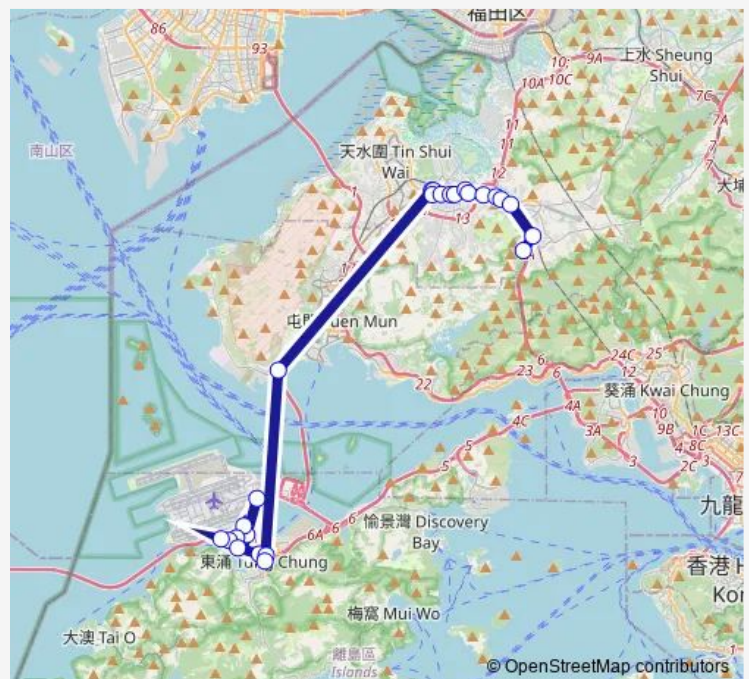

Route schedule

[Lwb] PAT Heung Road — [Lwb] Airport (GTC) BUS Terminus

Monday 05:05-13:30

Tuesday 05:05-13:30

Wednesday 05:05-13:30

Thursday 05:05-13:30

Friday 05:05-13:30

Saturday 05:05-13:30

Sunday 05:05-13:30

Route info

Direction: [Lwb] PAT Heung Road

Stops: 25

Trip Duration: 1 hour 21 min

■ E36 — PAT Heung Road - Airport (Ground Transportation Centre)

[Ctb] Tung Chung Fire Station, Shun Tung Road[[Lwb] Tung Chung Fire Station][Nlb] Tung Chung Fire Station