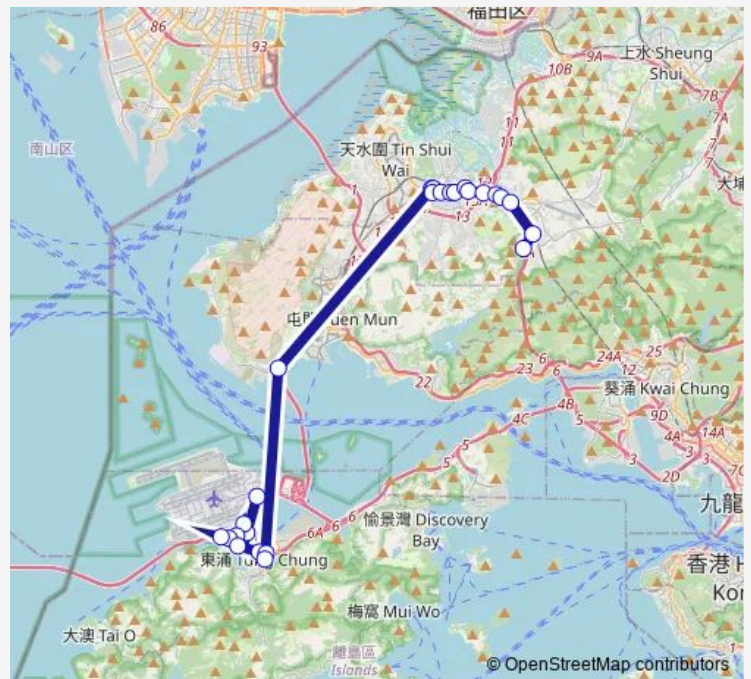

Route schedule

[Lwb] PAT Heung Road — [Lwb] Airport (GTC) BUS Terminus

Monday	05:05-13:30
Tuesday	05:05-13:30
Wednesday	05:05-13:30
Thursday	05:05-13:30
Friday	05:05-13:30
Saturday	05:05-13:30
Sunday	05:05-13:30

Route info

Direction: [Lwb] PAT Heung Road

Stops: 25

Trip Duration: 1 hour 14 min

■ E36 — PAT Heung Road - Airport (Ground Transportation Centre)

[Ctb] Tung Chung Fire Station, Shun Tung Road[[Lwb] Tung Chung Fire Station[[Nlb] Tung Chung Fire Station