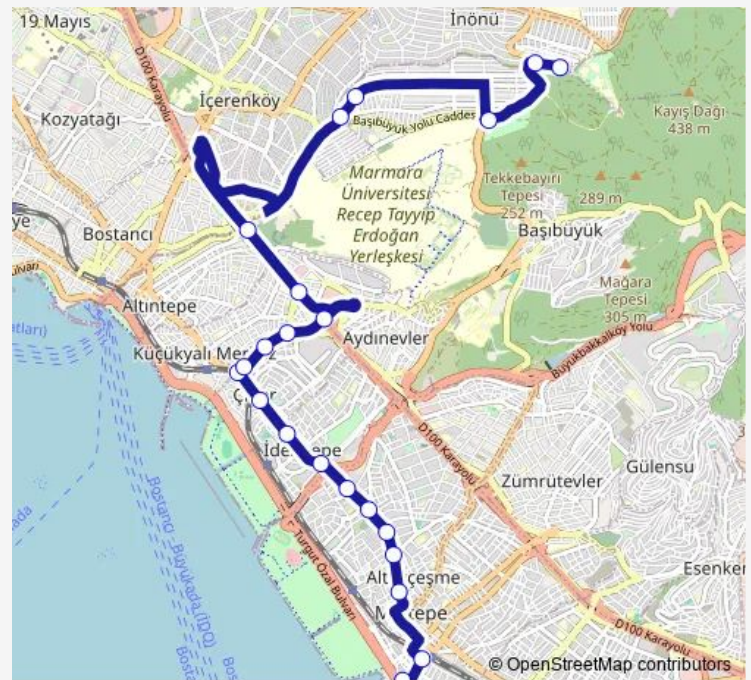

Thursday 06:00

Friday 06:00

Saturday 06:00

Sunday 06:00

Route info

Direction: Maltepe Sahil

Stops: 22

Trip Duration: 0 hour 30 min

■ Küçükalyi-Aydinevler-Findikli — Küçükalyi - Aydinevler - Findikli BusMaps

Direction

Y.Tepe Ünv.Alt Kapi — Maltepe Sahil

26 stops

[Open route schedule](#)

Y.Tepe Ünv.Alt Kapi

Üniversite Yolu

Menekşe Sokak