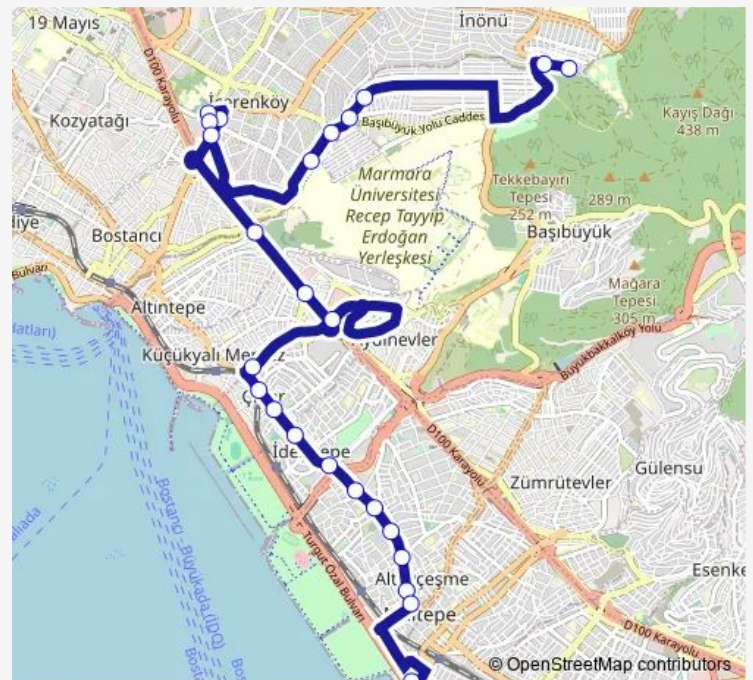

Thursday 06:00

Friday 06:00

Saturday 06:00

Sunday 06:00

Route info

Direction: Maltepe Sahil

Stops: 22

Trip Duration: 0 hour 30 min

KÜÇÜKYALI-AYDINEVLER-FINDIKLI — Küçükyali -
Aydinevler - Fındıklı

BusMaps

Direction

Y.Tepe Ünv.Alt Kapi — Maltepe Sahil

27 stops

[Open route schedule](#)

Y.Tepe Ünv.Alt Kapi

ÜNİVERSİTE YOLU