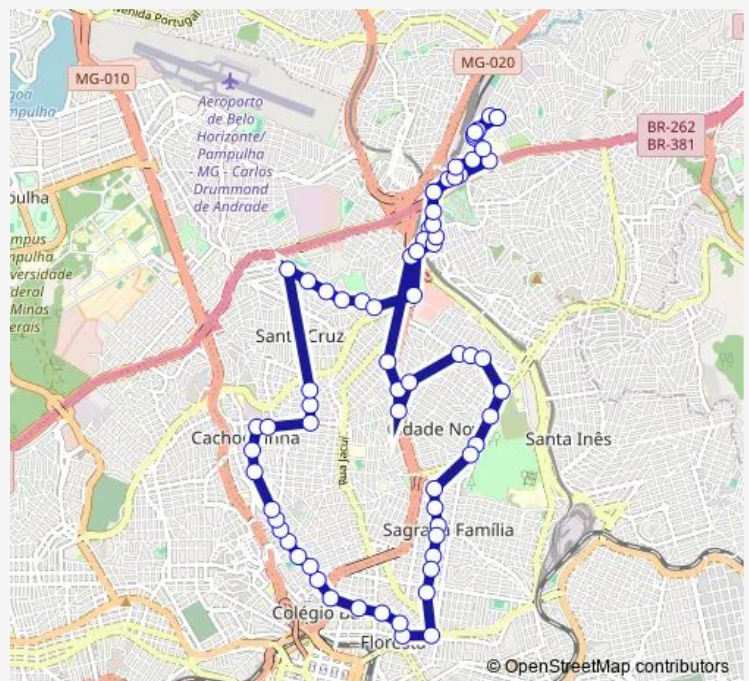

### Route schedule

Rua Coronel Eugenio Thibau 45 — Rua Coronel Eugenio Thibau 45

Monday 05:40-22:20

Tuesday 05:40-22:20

Wednesday 05:40-22:20

Thursday 05:40-22:20

Friday 05:40-22:20

Saturday 06:00-20:15

### Route info

Direction: Rua Coronel Eugenio Thibau 45

Stops: 69

Trip Duration: 1 hour 44 min

■ S81 — Circular Nordeste (Principal)

Rua Sao Lazaro 1255

Rua Sao Roque 510

Rua Joao Gualberto Filho 737