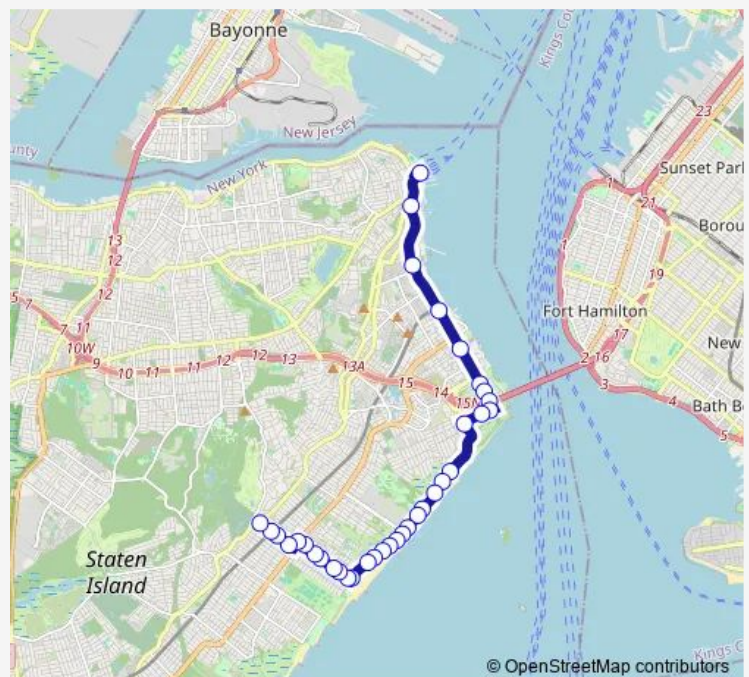

Direction

Saint George Ferry/Ramp A S61 & S91 — Lincoln AV/Richmond Rd

35 stops

[Open route schedule](#)

Saint George Ferry/Ramp A S61 & S91

BAY ST/Victory Blvd

BAY ST/Water St

BAY ST/Willow Av

Father Capodanno Blvd/Naughton Av

Father Capodanno Blvd/Slater Blvd

Route schedule

Saint George Ferry/Ramp A S61 & S91 — Lincoln AV/Richmond Rd

Monday	16:30-21:00
Tuesday	16:30-21:00
Wednesday	16:30-21:00
Thursday	16:30-21:00
Friday	16:30-21:00
Saturday	—
Sunday	—

Route info

Direction: Saint George Ferry/Ramp A S61 & S91

Stops: 35

Trip Duration: 0 hour 28 min

S81 — St. George - Grant City Ltd

Father Capodanno Blvd/Graham Blvd

Father Capodanno Blvd/Jefferson Av

Father Capodanno Blvd/Hempstead Av