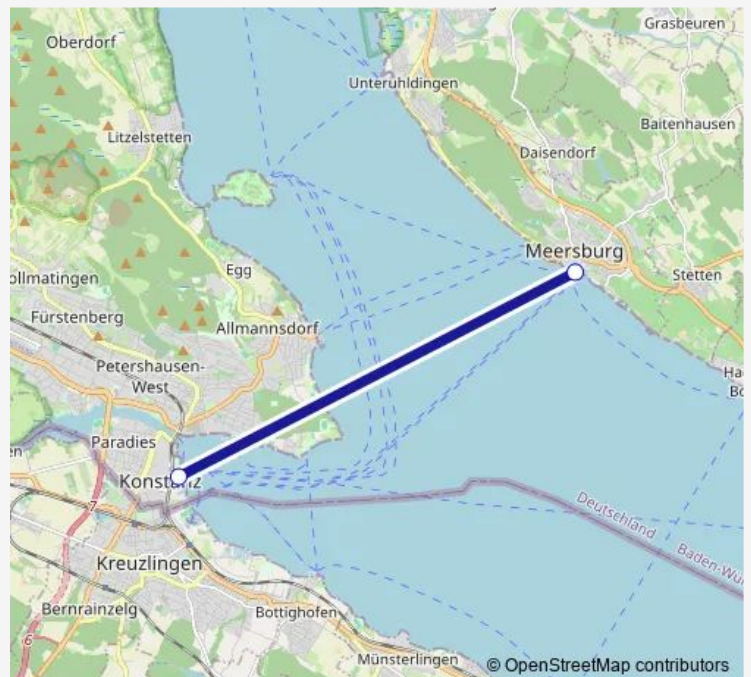

Ferry 402 BAT 402

[Go to website](#)**Direction**

Meersburg (Bodensee) — Konstanz Hafen

2 stops

[Open route schedule](#)

Meersburg (Bodensee)

Konstanz Hafen

Route schedule

Meersburg (Bodensee) — Konstanz Hafen

Monday	10:25
Tuesday	10:25
Wednesday	10:25
Thursday	10:25
Friday	10:25
Saturday	10:25
Sunday	10:25

Route info

Direction: Meersburg (Bodensee)

Stops: 2

Trip Duration: 0 hour 30 min