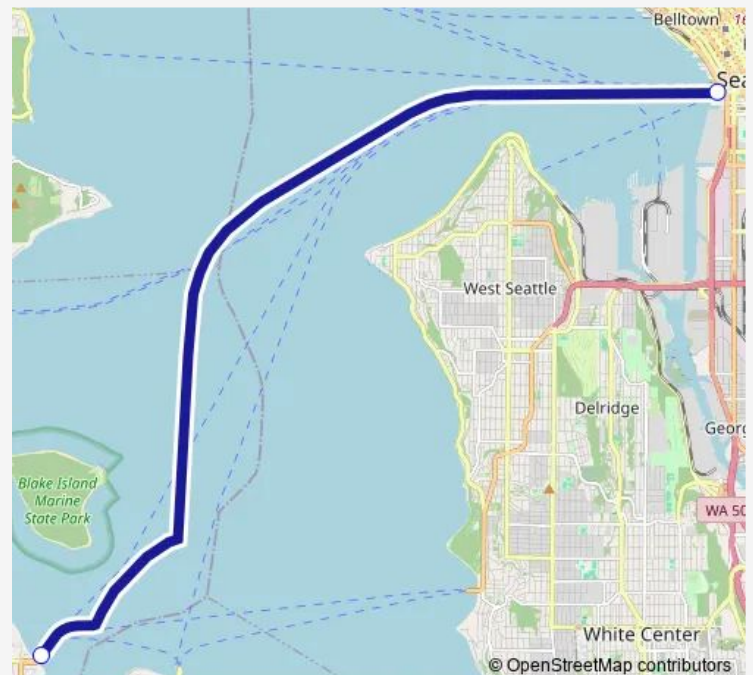

Ferry 402 Southworth-Seattle Fast Ferry

[Go to website](#)

Direction

Southworth Ferry Dock — Pier 50 Seattle Ferry Dock

2 stops

[Open route schedule](#)

Southworth Ferry Dock

Pier 50 Seattle Ferry Dock

Route schedule

Southworth Ferry Dock — Pier 50 Seattle Ferry Dock

Monday 05:10-18:45

Tuesday 05:10-18:45

Wednesday 05:10-18:45

Thursday 05:10-18:45

Friday 05:10-18:45

Saturday —

Sunday —

Route info

Direction: Southworth Ferry Dock

Stops: 2

Trip Duration: 0 hour 26 min

402 — Southworth-Seattle Fast Ferry

402 Ferry time schedules and route maps are available in an offline PDF at busmaps.com. Use the busmaps.com website to see live bus times, train schedule or subway schedule, and step-by-step directions for all public transit in Seattle