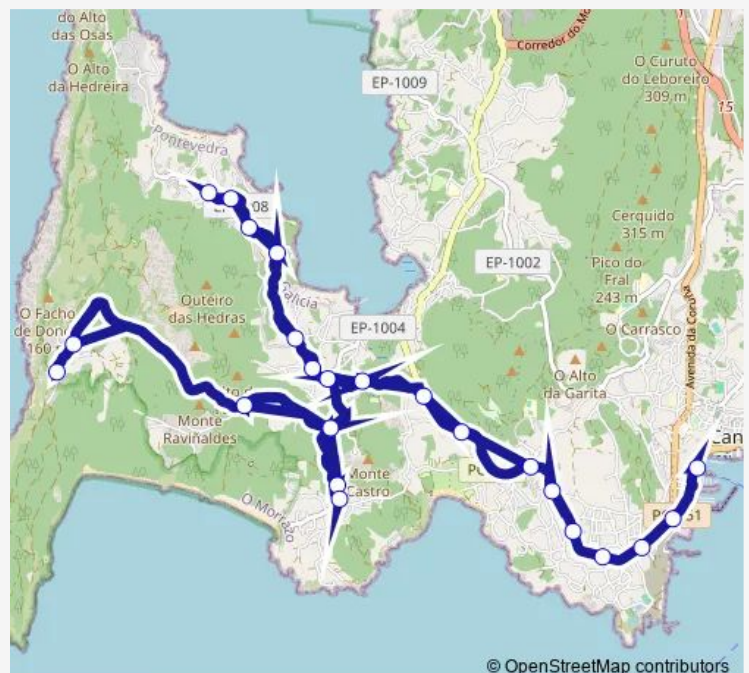

Bus Xg852008 Donon-Nerga-Vilanova-HíO-Limens-Seixo (Darbo)-Balea-Cangas

[Go to website](#)

Direction

Donon (Facho) — Cangas E.A.

23 stops

[Open route schedule](#)

Donon (Facho)

Donon (Aldea)

Cruce Viño

Cruce Nerga

Nerga

Xogo Da Bola (Nerga)

Vilanova

As Trallas

Pintens

Ameixide

Pereiro

Igrexa

Casa Medico

O Lagar

Viso

Barreiras

Seixo (Darbo)

Canexas

Auto-Escola (Darbo)

Balea

Salgueiron

Route schedule

Donon (Facho) — Cangas E.A.

Monday	09:10
Tuesday	09:10
Wednesday	09:10
Thursday	09:10
Friday	09:10
Saturday	08:30
Sunday	—

Route info

Direction: Donon (Facho)

Stops: 23

Trip Duration: 0 hour 35 min

© OpenStreetMap contributors