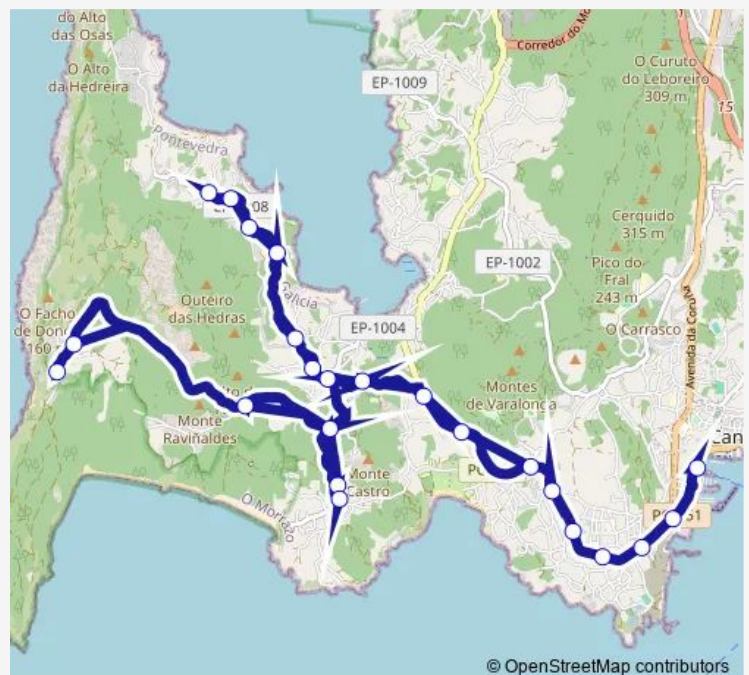

Auto-Escola (Darbo)

Balea

Salgueiron

Route schedule

Donon (Facho) — Cangas E.A.

Monday	09:10
Tuesday	09:10
Wednesday	09:10
Thursday	—
Friday	09:10
Saturday	08:30
Sunday	—

Route info

Direction: Donon (Facho)

Stops: 23

Trip Duration: 0 hour 35 min

© OpenStreetMap contributors

XG852008 — Donon-Nerga-Vilanova-HíO-Limens-Seixo (Darbo)-Balea-Cangas **BusMaps**

Pedra Alta

Cangas E.A.

XG852008 Bus time schedules and route maps are available in an offline PDF at busmaps.com. Use the busmaps.com website to see live bus times, train schedule or subway schedule, and step-by-step directions for all public transit in Cangas do Morrazo