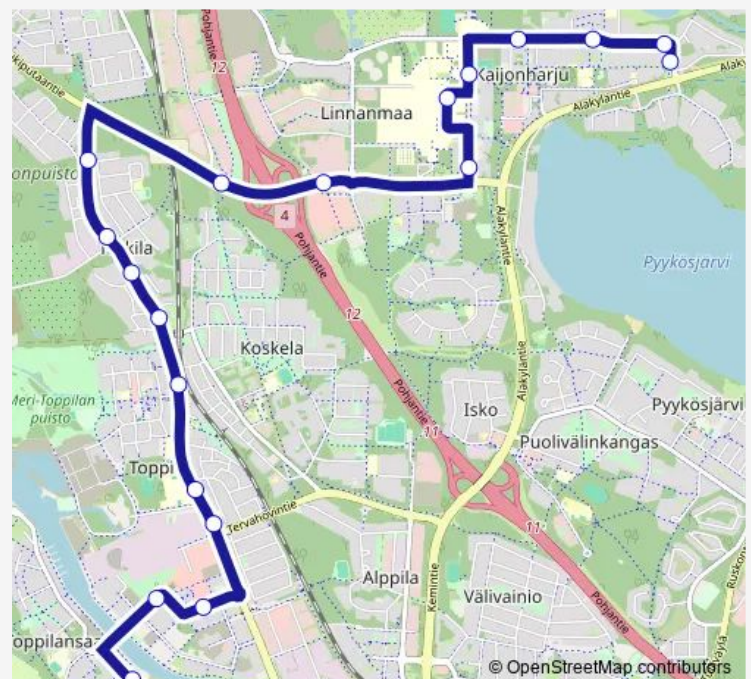

Thursday 07:40-09:40

Friday 07:40-09:40

Saturday —

Sunday —

Route info

Direction: Lipporanta P

Stops: 23

Trip Duration: 0 hour 27 min

■ 18+ — Lipporanta - Kaijonharju

Kukkonen P

Kaijonlahdentie E

18+ Bus time schedules and route maps are available in an offline PDF at busmaps.com. Use the busmaps.com website to see live bus times, train schedule or subway schedule, and step-by-step directions for all public transit in Oulu