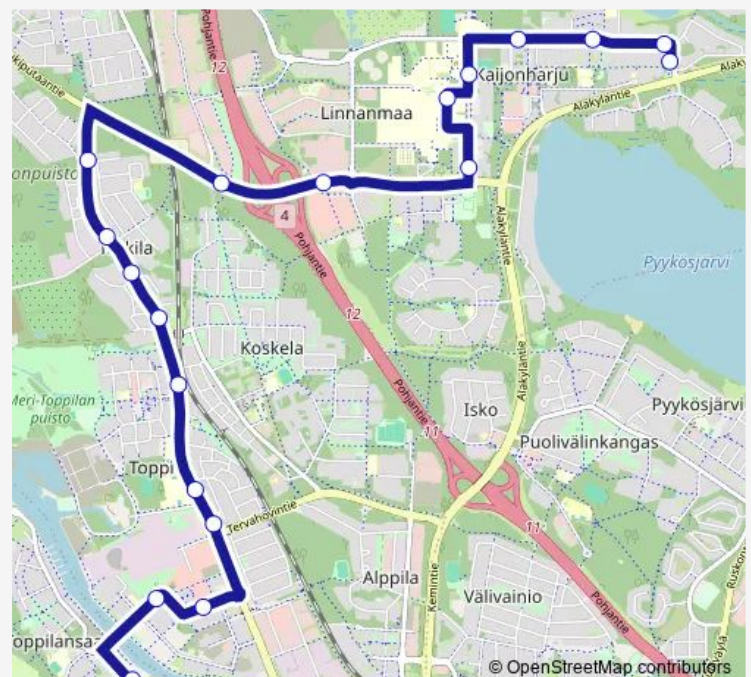

Thursday 07:40-09:40

Friday 07:40-09:40

Saturday —

Sunday —

Route info

Direction: Lipporanta P

Stops: 23

Trip Duration: 0 hour 27 min

18+ — Lipporanta - Kaijonharju

Kukkonen P

Kaijonlahdentie E

18+ Bus time schedules and route maps are available in an offline PDF at busmaps.com. Use the busmaps.com website to see live bus times, train schedule or subway schedule, and step-by-step directions for all public transit in Oulu