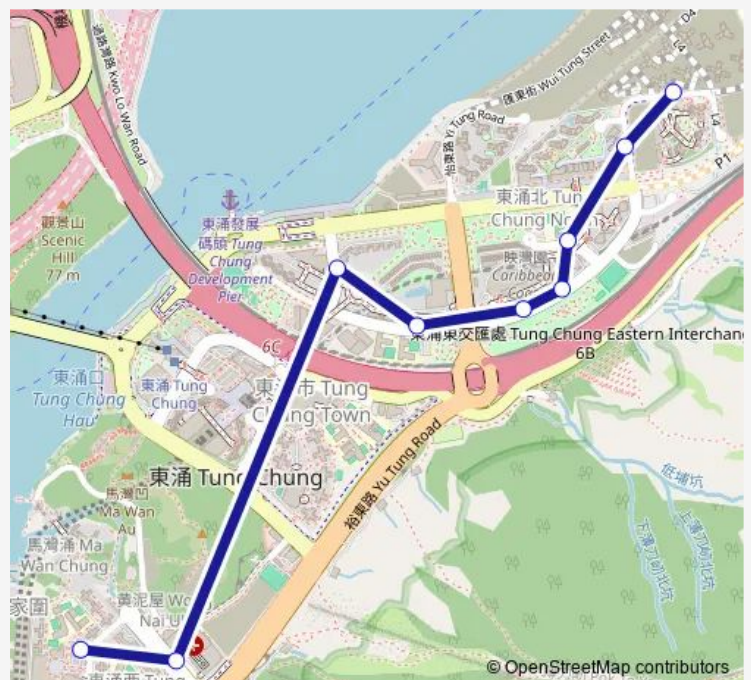

### Route schedule

[Ctb] YAT Tung Estate|[Lwb] YAT Tung Estate BUS Terminus|[Nlb] YAT Tung Estate — [Ctb] Ying Tung Estate|[Nlb] Ying Tung Estate

Monday	07:42
Tuesday	07:42
Wednesday	07:42
Thursday	07:42
Friday	07:42
Saturday	—
Sunday	—

### Route info

Direction: [Ctb] YAT Tung Estate|[Lwb] YAT Tung Estate BUS Terminus|[Nlb] YAT Tung Estate

Stops: 9

Trip Duration: 0 hour 15 min

37 Bus time schedules and route maps are available in an offline PDF at [busmaps.com](https://busmaps.com). Use the [busmaps.com](https://busmaps.com) website to see live bus times, train schedule or subway schedule, and step-by-step directions for all public transit in Tuen Mun