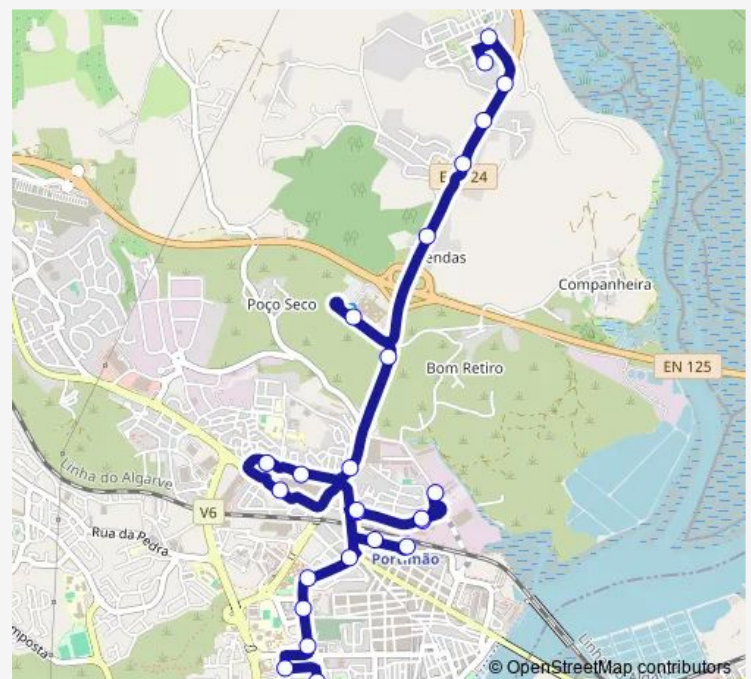

Thursday —

Friday —

Saturday 07:30-18:30

Sunday 07:30-18:30

Route info

Direction: Largo do Dique 2

Stops: 32

Trip Duration: 0 hour 30 min

37 — Ladeira do Vau - Lg. Dique

BusMaps

R. Francisco Monteiro

Bom Retiro 1

Vendas 1

EB1 Vendas

R. das Palmeiras

Quinta do Malheiro

Sunday

07:00-19:05

Route info

Direction: Ladeira do Vau 1

Stops: 28

Trip Duration: 0 hour 30 min

Portimonense

Câmara Municipal 1