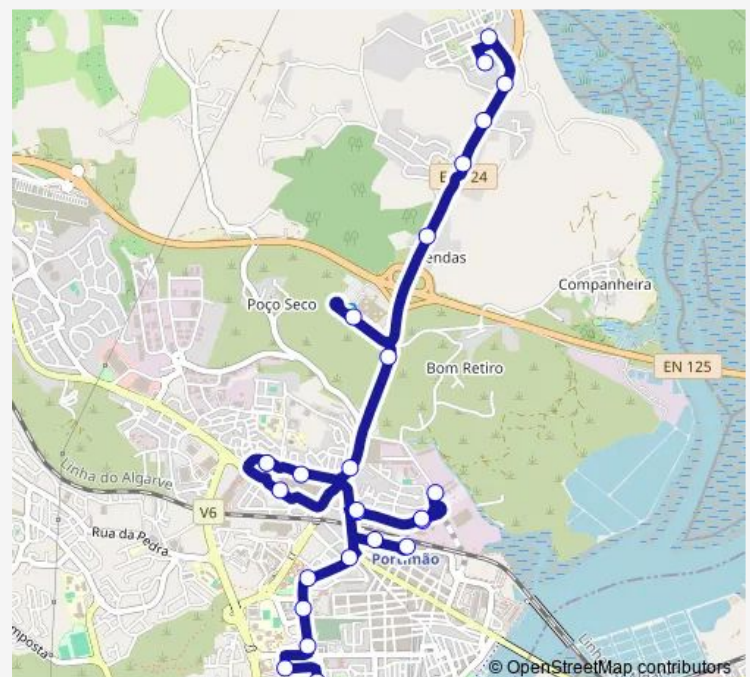

Thursday —

Friday —

Saturday 07:30-18:30

Sunday 07:30-18:30

Route info

Direction: Largo do Dique 2

Stops: 32

Trip Duration: 0 hour 30 min

07:00-19:05

Route info

Direction: Ladeira do Vau 1

Stops: 28

Trip Duration: 0 hour 30 min

Portimonense

Câmara Municipal 1

Largo do Dique 2