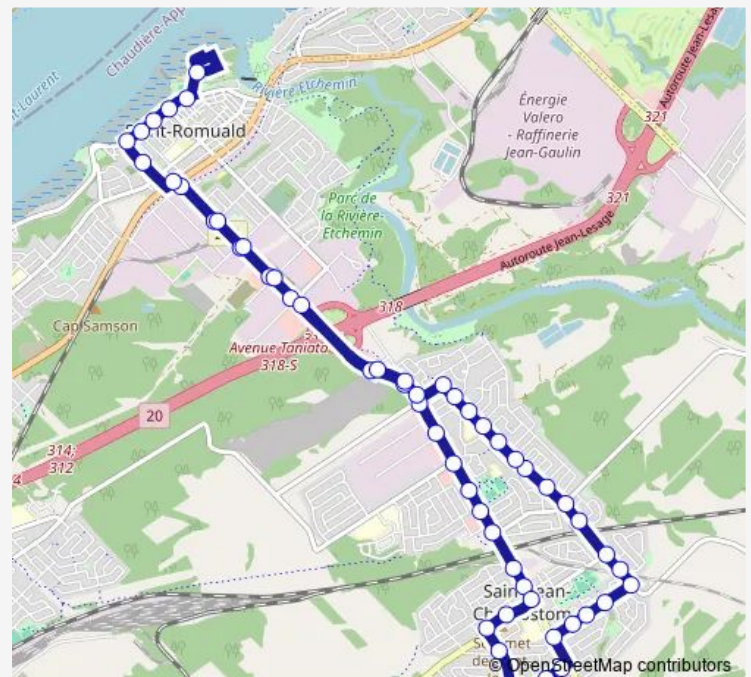

Saturday 06:53-23:31

Sunday 07:53-19:09

Route info

Direction: Taniata / G.-Couture

Stops: 55

Trip Duration: 0 hour 38 min

des Champs / Figaro

des Champs / Taniata