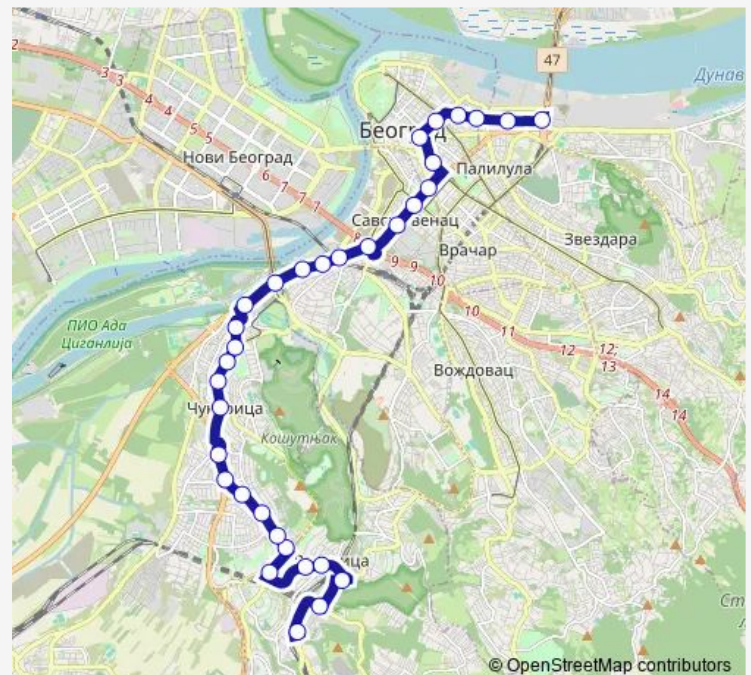

Thursday 04:30-22:58

Friday 04:30-22:58

Saturday 04:30-23:00

Sunday 04:30-23:00

Route info

Direction: Kneževac

Stops: 33

Trip Duration: 1 hour 11 min

37 — Železnička Stanica Pančevački Most - Kneževac

Sajam

Mostar

Višegradska

Birčaninova

London

Pionirski Park

Trg Republike

Dušanova

Gundulićev Venac

Vojvode Dobrnjca

Železnička Stanica Dunav

Žs Pančevački Most

Direction

Žs Pančevački Most — Kneževac

30 stops

Friday 05:20-23:05

Saturday 05:20-23:05

Sunday 05:20-23:05

Route info

Direction: Žs Pančevački Most

Stops: 30

Trip Duration: 1 hour 0 min

Janković Stojana