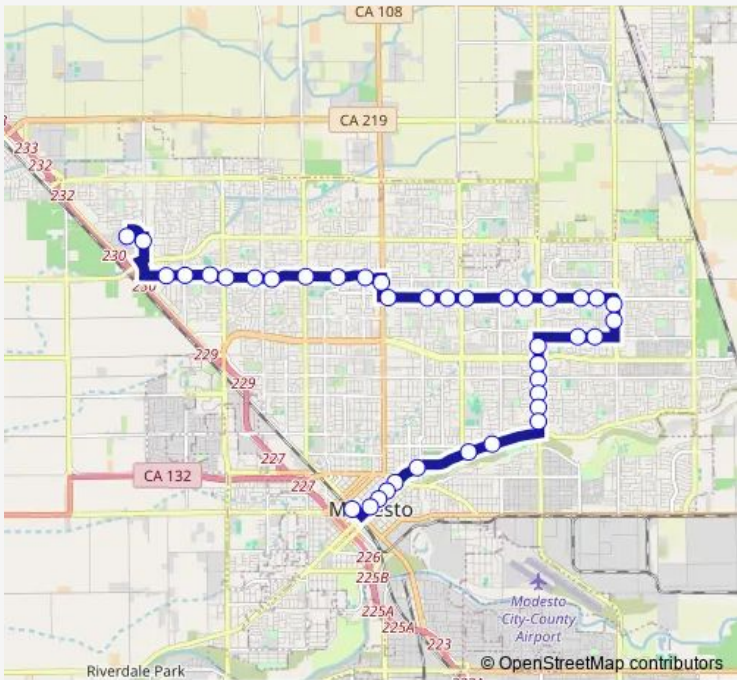

Bus 37 Route 37

[Go to website](#)

Direction
 Mall Back Entrance — Modesto Transit Center
 39 stops
[Open route schedule](#)

- Mall Back Entrance
- Dale Rd & Veneman Ave
- Rumble Rd & Lou Anne Dr
- Rumble Rd & Conant Ave
- Rumble Rd & Prescott Rd
- Rumble Rd & Prescott Rd
- Rumble Rd & Hunt Ave
- Rumble Rd between Campbell & Thornton
- Rumble Rd & Tully Rd
- Rumble Rd & College Ave
- Rumble Rd & Sherwood Ave
- Mchenry Ave & Rumble Rd
- Floyd Ave & Mchenry Blvd
- Floyd Ave & Langford Ave
- Floyd Ave & Vicki Ct
- Floyd Ave & Coffee Rd
- Floyd Ave & Counts Ct
- Floyd Ave & Marina Dr
- Floyd Ave & Orchard Park Way
- Floyd Ave & Lincoln Oak Dr
- Floyd Ave & Temescal Dr

Route schedule
 Mall Back Entrance — Modesto Transit Center

Monday	06:45-21:45
Tuesday	06:45-21:45
Wednesday	06:45-21:45
Thursday	06:45-21:45
Friday	06:45-21:45
Saturday	09:15-19:15
Sunday	09:15-17:15

Route info
 Direction: Mall Back Entrance
 Stops: 39
 Trip Duration: 0 hour 55 min

37 — Route 37 BusMaps

Roselle Ave & Floyd Ave

Roselle Ave & Belharbour Dr

Merle Ave & Temescal Dr

Merle Ave & Lincoln Oak Dr

Oakdale Rd & Lancey Dr

Oakdale Rd & Briggsmore Ave

Oakdale Rd & Orangeburg Ave

Sunday 08:15-16:15

Route info

Direction: Modesto Transit Center

Stops: 47

Trip Duration: 0 hour 55 min

Floyd Ave & Marina Dr

Floyd Ave & Rose Ave

Floyd Ave & Keller St