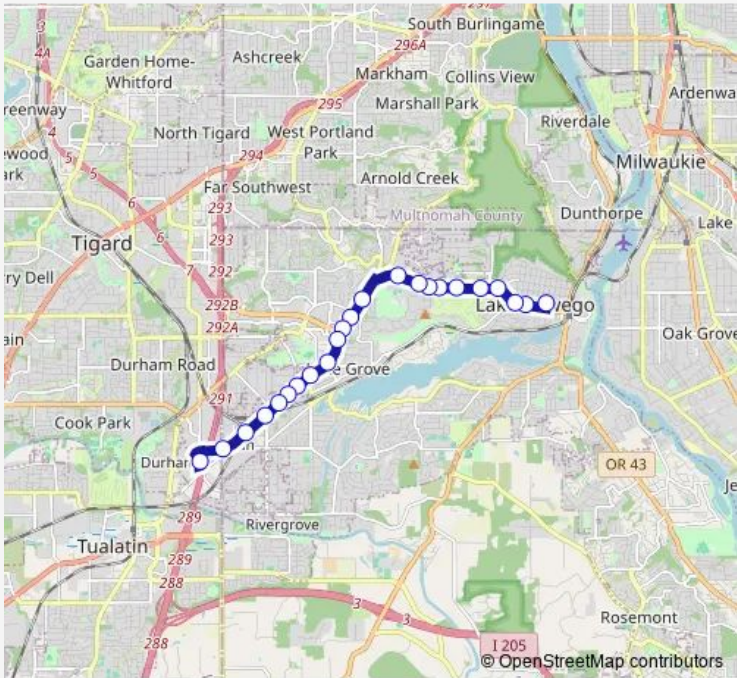

**Bus 37 Lake Grove**

[Go to website](#)

**Direction**  
 Lake Oswego Transit Center — Tualatin Park & Ride  
 23 stops  
[Open route schedule](#)

- Lake Oswego Transit Center
- A Ave & 8th St
- A Ave & 10th St
- Country Club & Iron Mtn
- 700 Block Country Club
- Country Club & Knaus Rd
- Country Club & Redwood
- Country Club & Uplands
- Country Club & Wembley Park
- Country Club & Hazel Road
- Boones Ferry Rd & Rainbow
- Boones Ferry Rd & Twin Fir
- Boones Ferry Rd & Kruse Way Pl
- Boones Ferry Rd & Mercantile Dr
- Boones Ferry Rd & Oakridge
- Boones Ferry Rd & Firwood
- Boones Ferry Rd & SW Madrona
- Boones Ferry Rd & West Sunset Dr
- Boones Ferry Rd & Washington Ct
- Boones Ferry Rd & Pilkington
- Boones Ferry Rd & Jean

Route schedule  
 Lake Oswego Transit Center — Tualatin Park & Ride

|           |             |
|-----------|-------------|
| Monday    | 07:12-17:30 |
| Tuesday   | 07:12-17:30 |
| Wednesday | 07:12-17:30 |
| Thursday  | 07:12-17:30 |
| Friday    | 07:12-17:30 |
| Saturday  | —           |
| Sunday    | —           |

Route info  
 Direction: Lake Oswego Transit Center  
 Stops: 23  
 Trip Duration: 0 hour 19 min

37 — Lake Grove **BusMaps**

SW Lower Boones Ferry & 65th

Tualatin Park & Ride

**Direction**

Tualatin Park &amp; Ride — Lake Oswego Transit Center

## Route info

Direction: Tualatin Park &amp; Ride

Stops: 23

Trip Duration: 0 hour 16 min

37 Bus time schedules and route maps are available in an offline PDF at [busmaps.com](https://busmaps.com). Use the [busmaps.com](https://busmaps.com) website to see live bus times, train schedule or subway schedule, and step-by-step directions for all public transit in Oregon City