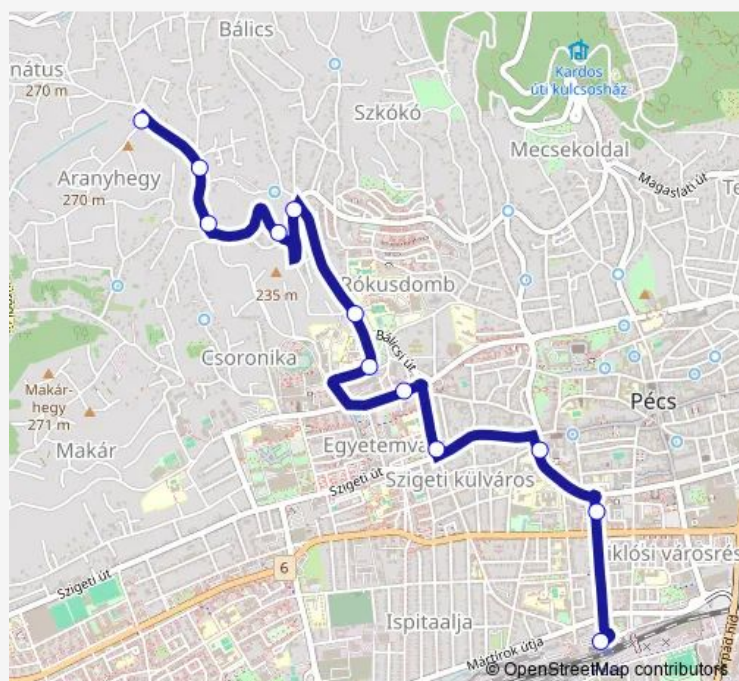

Friday 06:50-11:50

Saturday —

Sunday —

Route info

Direction: Főpályaudvar

Stops: 12

Trip Duration: 0 hour 18 min

37 — Főpályaudvar - Donátus

Direction

Donátus — Főpályaudvar

13 stops

[Open route schedule](#)

Donátus

Lepke dűlő

Gólya dűlő

Donátusi út

Főpályaudvar

Route schedule

Donátus — Főpályaudvar

Monday 07:08-12:08

Tuesday 07:08-12:08

Wednesday 07:08-12:08

Thursday 07:08-12:08

Friday 07:08-12:08

Saturday —

Sunday —

Route info

Direction: Donátus

Stops: 13

Trip Duration: 0 hour 16 min

37 Bus time schedules and route maps are available in an offline PDF at busmaps.com. Use the busmaps.com website to see live bus times, train schedule or subway schedule, and step-by-step directions for all public transit in Pecs