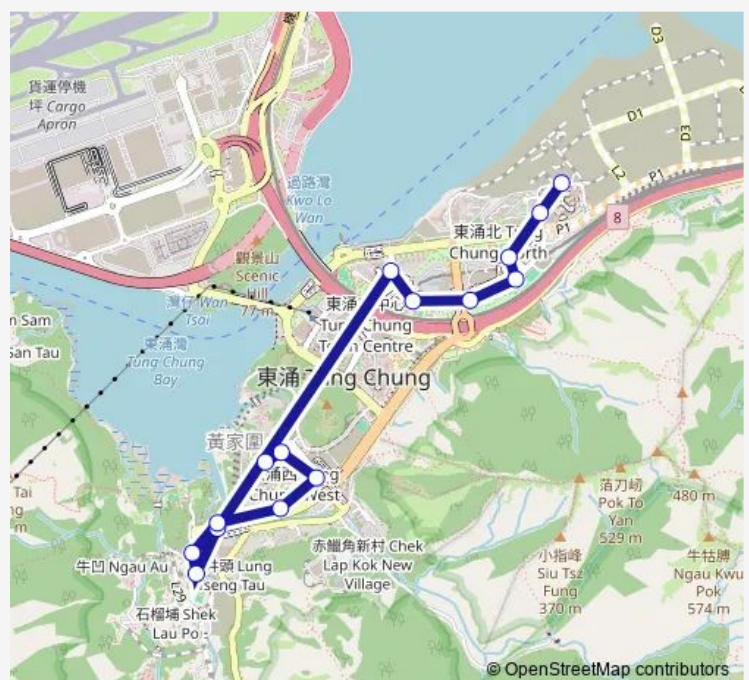

Friday 06:40-07:55

Saturday —

Sunday —

Route info

Direction: [Ctb] Ying Tung Estate|[Nlb] Ying Tung Estate

Stops: 15

Trip Duration: 0 hour 20 min

37 — YAT Tung Estate - Ying Tung Estate (VIA Chung MUN Road)

[Ctb] YAT Tung Estate[Lwb] YAT Tung Estate BUS Terminus[Nlb] YAT Tung Estate

Direction

[Ctb] YAT Tung Estate|[Lwb] YAT Tung Estate BUS Terminus|[Nlb] YAT Tung Estate — [Ctb] Ying Tung Estate|[Nlb] Ying Tung Estate

17 stops

[Open route schedule](#)

[Ctb] YAT Tung Estate|[Lwb] YAT Tung Estate BUS Terminus|[Nlb] YAT Tung Estate

[Ctb] North Lantau Hospital, Chung YAN Road|[Lwb] North Lantau Hospital|[Nlb] North Lantau Hospital (South Bound)