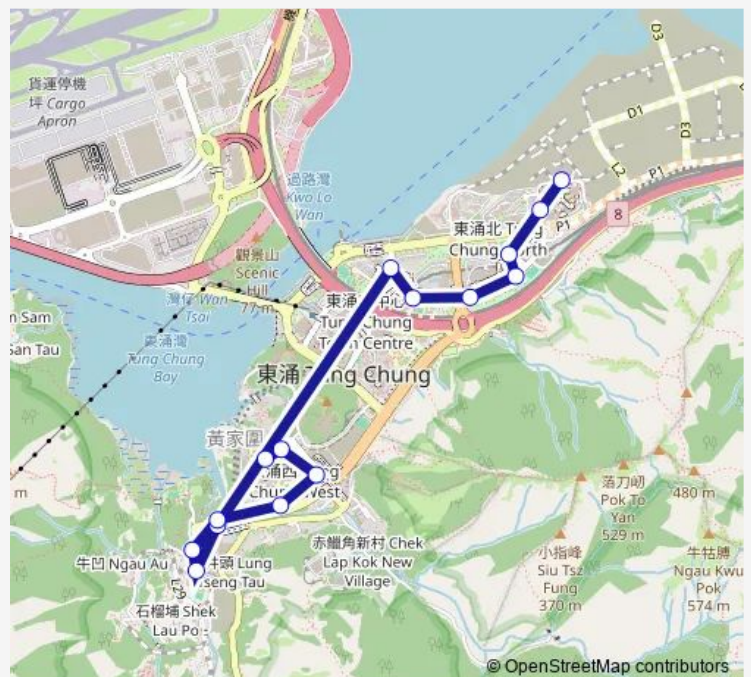

Friday 06:40-07:55

Saturday —

Sunday —

Route info

Direction: [Ctb] Ying Tung Estate[[Nlb] Ying Tung Estate

Stops: 15

Trip Duration: 0 hour 20 min

37 — YAT Tung Estate - Ying Tung Estate (VIA Chung MUN Road)

[Ctb] YAT Tung Estate[Lwb] YAT Tung Estate BUS Terminus[Nlb] YAT Tung Estate

Direction

[Ctb] YAT Tung Estate|[Lwb] YAT Tung Estate BUS Terminus|[Nlb] YAT Tung Estate — [Ctb] Ying Tung Estate|[Nlb] Ying Tung Estate

17 stops

[Open route schedule](#)

[Ctb] YAT Tung Estate|[Lwb] YAT Tung Estate BUS Terminus|[Nlb] YAT Tung Estate

[Ctb] North Lantau Hospital, Chung YAN Road|[Lwb] North Lantau Hospital|[Nlb] North Lantau Hospital (South Bound)

Thursday 16:05-16:15

Friday 16:05-16:15

Saturday —

Sunday —

Route info

Direction: [Ctb] YAT Tung Estate|[Lwb] YAT Tung Estate BUS Terminus|[Nlb] YAT Tung Estate

Stops: 17

Trip Duration: 0 hour 20 min