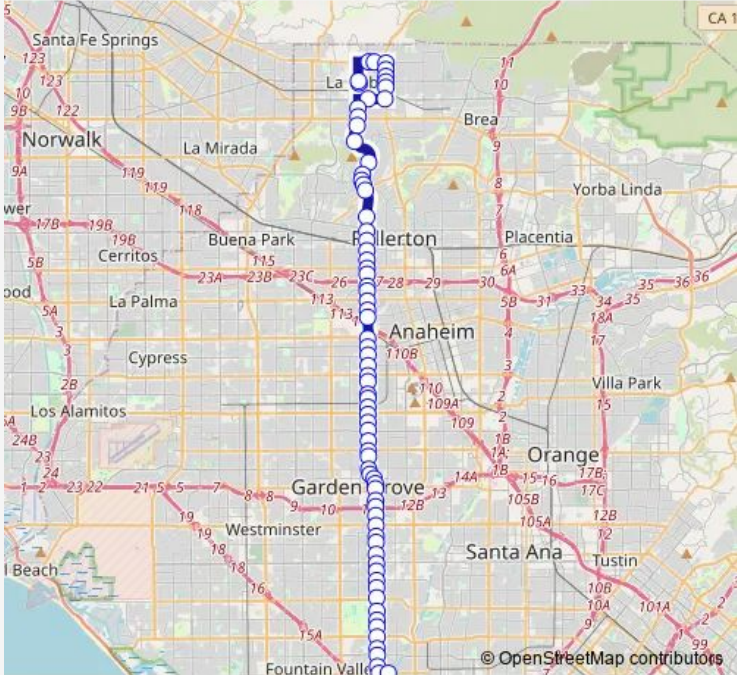

Route schedule  
 Macarthur-Hyland — 1ST-Euclid

Monday	04:52-21:18
Tuesday	04:52-21:18
Wednesday	04:52-21:18
Thursday	04:52-21:18
Friday	04:52-21:18
Saturday	05:10-19:27
Sunday	06:15-18:58

Route info

Direction: Macarthur-Hyland

Stops: 71

Trip Duration: 1 hour 13 min

Euclid-Woodbury

Euclid-Trask

Euclid-Century

Euclid-Sherman

Euclid-Garden Grove

Euclid-Stanford

## Route info

Direction: 1ST-Euclid

Stops: 73

Trip Duration: 1 hour 17 min

Euclid-Orangethorpe

Euclid-Baker

Euclid-Medical Center

Euclid-Romneya