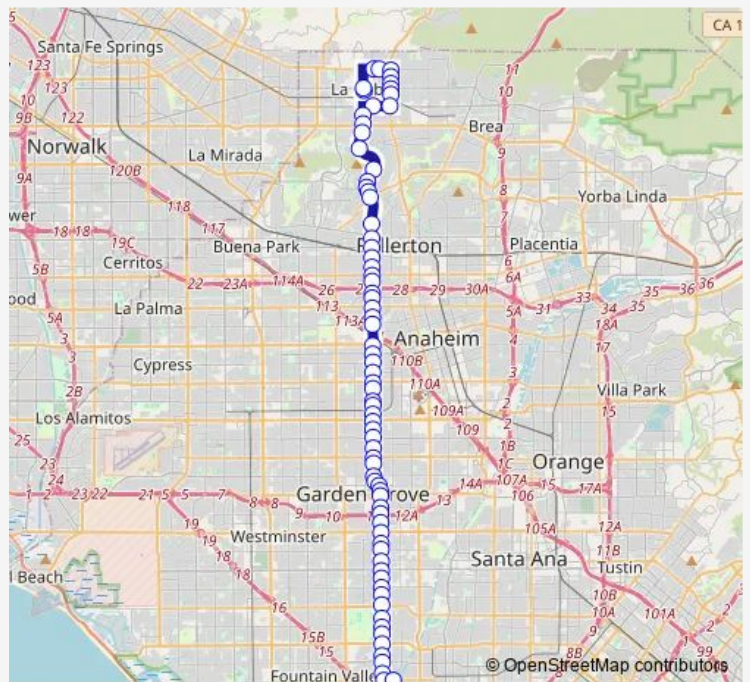

Bus 37 La Habra - Fountain Valley

[Go to website](#)

Direction
 Macarthur-Hyland — 1ST-Euclid
 71 stops
[Open route schedule](#)

- Macarthur-Hyland
- Talbert-Mount Washington
- Euclid-Talbert
- Euclid-Southpark
- Euclid-Slater
- Euclid-ENT 17300 Valley Park
- Euclid-Warner
- Euclid-Warner
- Euclid-Camellia
- Euclid-Lavender
- Euclid-Blue Allium
- Euclid-Bellflower
- Euclid-Edinger
- Euclid-Roberts
- Euclid-Mcfadden
- Euclid-Barbette
- Euclid-1st
- Euclid-5th
- Euclid-Hazard
- Euclid-Oakfield
- Euclid-Westminster

Route schedule
 Macarthur-Hyland — 1ST-Euclid

Monday	04:52-21:18
Tuesday	04:52-21:18
Wednesday	04:52-21:18
Thursday	04:52-21:18
Friday	04:52-21:18
Saturday	05:10-19:27
Sunday	07:00-18:58

Route info
 Direction: Macarthur-Hyland
 Stops: 71
 Trip Duration: 1 hour 20 min

37 — La Habra - Fountain Valley **BusMaps**

Euclid-Woodbury

Euclid-Trask

Euclid-Century

Euclid-Sherman

Euclid-Garden Grove

Euclid-Stanford

Euclid-College

Sunday 06:50-19:34

Route info

Direction: 1ST-Euclid

Stops: 73

Trip Duration: 1 hour 21 min

Euclid-Orangethorpe

Euclid-Baker

Euclid-Medical Center