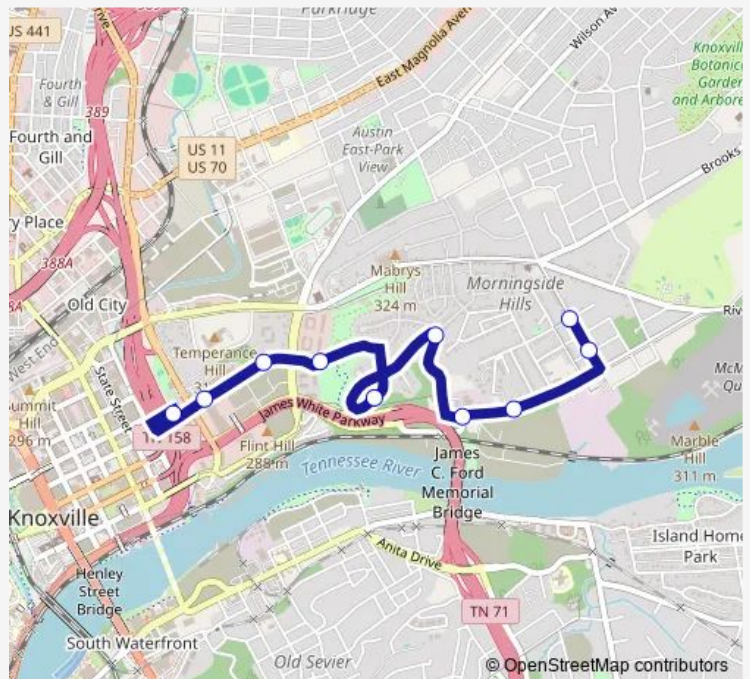

Bus 37 37 Morningside/Riverside

[Go to website](#)

Direction
 Knoxville Station Bay D — Natchez Ave EB and Wilder Pl
 10 stops
[Open route schedule](#)

- Knoxville Station Bay D
- Civic Coliseum Entrance on Howard Baker Jr Ave Eb
- Howard Baker Jr Av EB before Hill Ave
- Hazen St EB and Morningside Greenway
- Isabella Towers
- Groner Dr EB and Laurans Ave
- Laurans Ave SB and Riverside Dr
- Riverside Dr EB Before Lombard Pl
- Crestview St NB and Natchez Ave
- Natchez Ave EB and Wilder Pl

Route schedule
 Knoxville Station Bay D — Natchez Ave EB and Wilder Pl

Monday	07:45-20:45
Tuesday	07:45-20:45
Wednesday	07:45-20:45
Thursday	07:45-20:45
Friday	07:45-20:45
Saturday	07:45-20:45
Sunday	08:45-19:45

Route info
 Direction: Knoxville Station Bay D
 Stops: 10
 Trip Duration: 0 hour 11 min

Direction

Natchez Ave EB and Wilder Pl — Knoxville Station Bay C

10 stops

[Open route schedule](#)

Natchez Ave EB and Wilder Pl

Friday 05:56-20:56

Saturday 06:56-20:56

Sunday 07:56-19:56

Route info

Direction: Natchez Ave EB and Wilder Pl

Stops: 10

Trip Duration: 0 hour 13 min

37 Bus time schedules and route maps are available in an offline PDF at busmaps.com. Use the busmaps.com website to see live bus times, train schedule or subway schedule, and step-by-step directions for all public transit in Knoxville