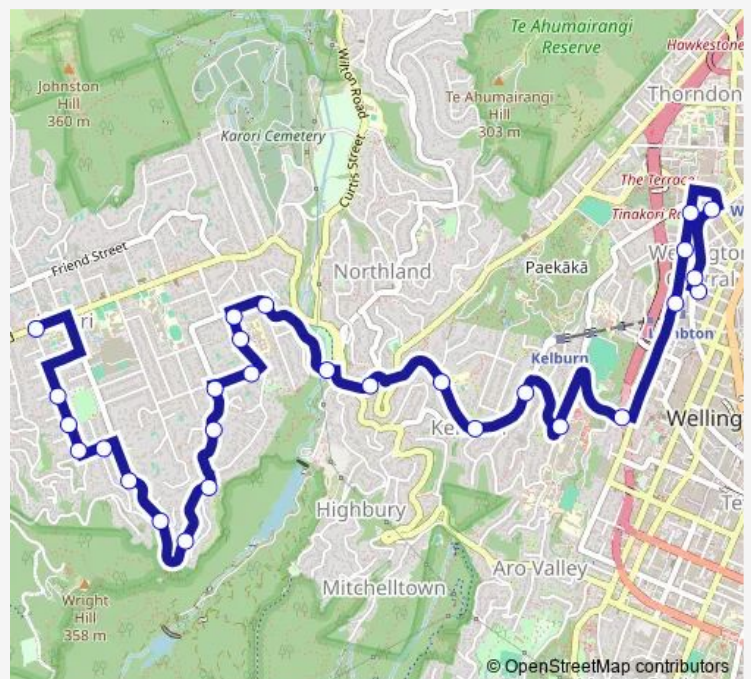

Birdwood Street opposite Braithwaite Street

Messines Road at Braithwaite Street (near 1)

Messines Road (near 15)

Plymouth Street (near 3)

Duthie Street at Plymouth Street

Duthie Street at Hurman Street (near 71)

Croydon Street at Versailles Street

**Route schedule**

Lambton Central (Brandon Street) - Stop C — Karori Mall - Karori Road (opposite)

Monday	16:20-17:40
Tuesday	16:20-17:40
Wednesday	16:20-17:40
Thursday	16:20-17:40
Friday	16:20-17:40
Saturday	—
Sunday	—

**Route info**

Direction: Lambton Central (Brandon Street) - Stop C

Stops: 28

Trip Duration: 0 hour 31 min

■ 37 — Karori (Wrights Hill) - Kelburn - Brandon Street

Croydon Street (near 49)

Campbell Street (near 136)

Campbell Street (near 106)

Verviers Street at Kano Street (near 39)

Beauchamp Street (near 76)

Beauchamp Street (near 60)

Beauchamp Street at Dasent Street

Karori Mall - Karori Road (opposite)