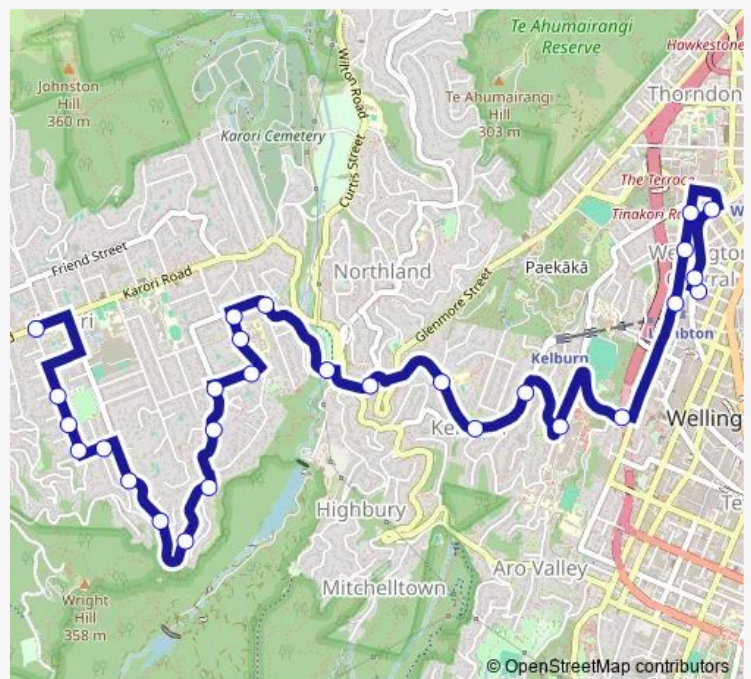

Messines Road at Braithwaite Street (near 1)

Messines Road (near 15)

Plymouth Street (near 3)

Duthie Street at Plymouth Street

Duthie Street at Hurman Street (near 71)

Croydon Street at Versailles Street

Route schedule

Lambton Central (Brandon Street) - Stop C — Karori Mall - Karori Road (opposite)

Monday 16:20-17:40

Tuesday 16:20-17:40

Wednesday 16:20-17:40

Thursday 16:20-17:40

Friday 16:20-17:40

Saturday —

Sunday —

Route info

Direction: Lambton Central (Brandon Street) - Stop C

Stops: 28

Trip Duration: 0 hour 35 min

■ 37 — Karori (Wrights Hill) - Kelburn - Brandon Street

Croydon Street (near 49)

Campbell Street (near 136)

Monday 06:40-07:50

Tuesday 06:40-07:50

Wednesday 06:40-07:50

Thursday 06:40-07:50

Friday 06:40-07:50

Saturday —

Sunday —

Route info