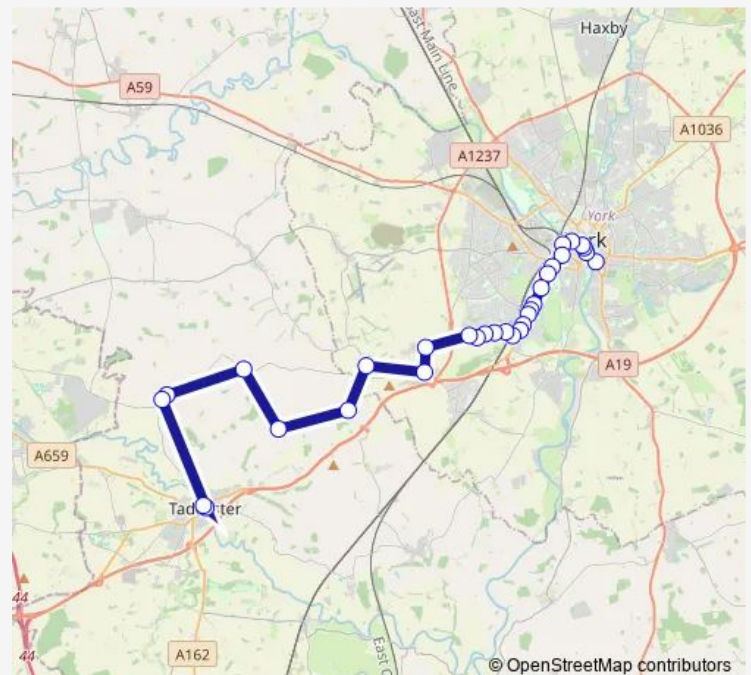

Clifford Street

Low Ousegate

Rougier Street

Rail Station

Blossom Street

The Mount

Mount Vale

Pulleyn Drive

Eden Close

Acomb Park

Alness Drive

Route schedule

Edinburgh Arms — Sainsburys

Monday 10:45-13:25

Tuesday 10:45-13:25

Wednesday 10:45-13:25

Thursday 10:45-13:25

Friday 10:45-13:25

Saturday 10:45-16:05

Sunday —

Route info

Direction: Edinburgh Arms

Stops: 31

Trip Duration: 1 hour 2 min

Sunday —

Route info

Direction: Sainsburys

Stops: 32

Trip Duration: 1 hour 3 min

Queen Street

Rail Station

Rougier Street