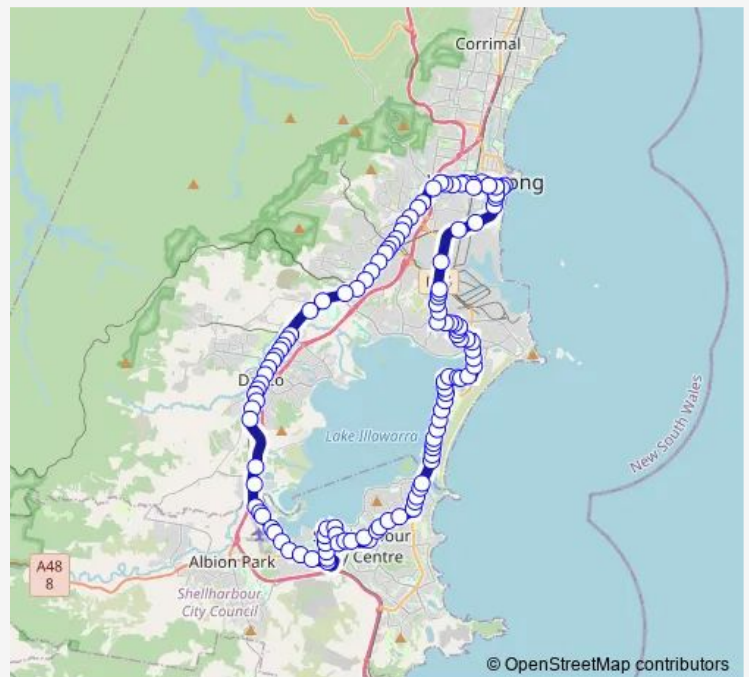

Route schedule

Princes Hwy Opp Victoria St — Wollongong Station, Station St

Monday	05:38
Tuesday	05:38
Wednesday	05:38
Thursday	05:38
Friday	05:38
Saturday	—
Sunday	—

Route info

Direction: Princes Hwy Opp Victoria St

Stops: 110

Trip Duration: 1 hour 33 min

37 — Wollongong to Shellharbour via Dapto (Loop Service)

601 Princes Hwy

Hayward Bay Dr After Wollingurry St

Princes Hwy After Miall Way

45 Princes Hwy

Princes Hwy Opp Rosewood St

145 Princes Hwy

Princes Hwy Before Creamery Rd

Albion Park Station, Princes Hwy

The Oaks Hotel, Princes Hwy

Princes Hwy After Nehme Av

Princes Hwy Before Pioneer Dr

Oak Flats Station, Stanford Drive

Central Av At Industrial Rd