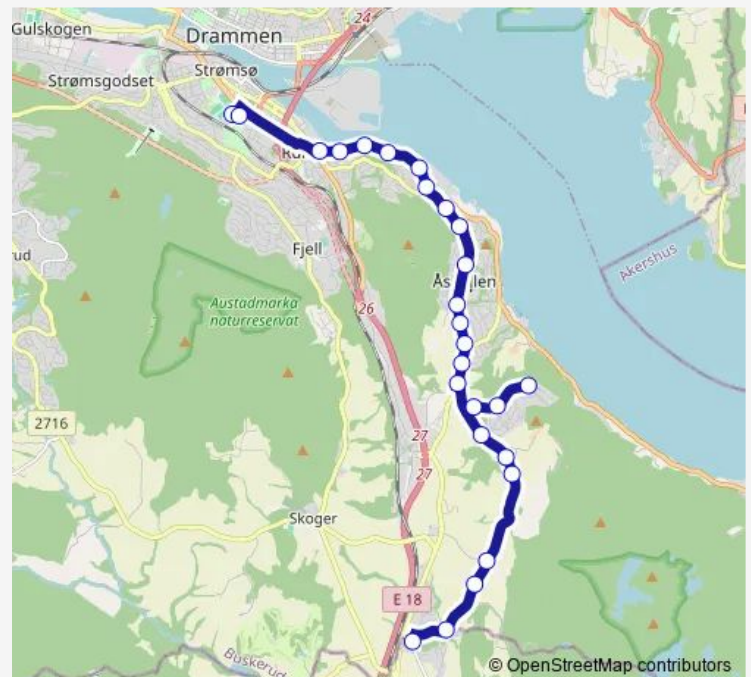

Local Bus Service 37 Skoger-Lier

[Go to website](#)

Direction

Solumstrand kafé — St. Hallvard vgs.

24 stops

[Open route schedule](#)

Solumstrand kafé

Knivealleen

Oscar Kiærs vei

Svelvikveien 101

Glassverket

Nøsted Bruk

Svelvikveien 11

Merket

Drammen Slip

Tangen kirke

Havnegata 14

Rundtom

Tollboden

Knoffs gate

Skistadbygget

Drammen busstasjon

Bragernes torg

Tinghuset

Losjeplassen

Brandtenborggata

CC Kjøpesenter

Route schedule

Solumstrand kafé — St. Hallvard vgs.

Monday 07:40

Tuesday 07:40

Wednesday 07:40

Thursday 07:40

Friday 07:40

Saturday —

Sunday —

Route info

Direction: Solumstrand kafé

Stops: 24

Trip Duration: 0 hour 33 min

■ 37 — Skoger-Lier

BusMaps