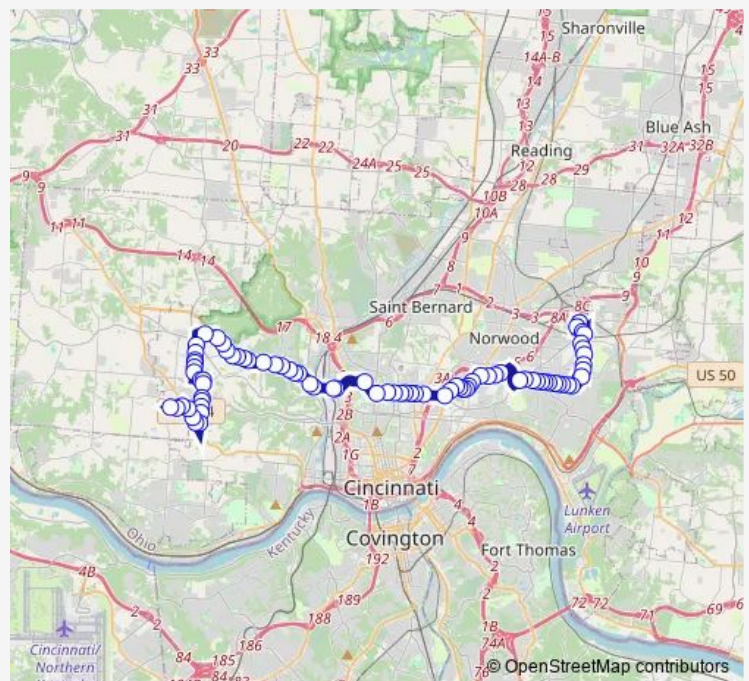

Erie AVE & Berry Ave

Route schedule

Oakley Transit Center Shelter 1 — Glenway Crossing
Transit Center D

Monday 06:25-16:30

Tuesday 06:25-16:30

Wednesday 06:25-16:30

Thursday 06:25-16:30

Friday 06:25-16:30

Saturday —

Sunday —

Route info

Direction: Oakley Transit Center Shelter 1

Stops: 81

Trip Duration: 1 hour 15 min

37 — MLK / Westwood Northern

Madison RD & Withrow High School

Duck Creek RD & Crane Ave

Duck Creek RD & Evanston Ave

Duck Creek RD & Trimble Ave

Duck Creek RD 1712

Montgomery RD & Blair Ave

Montgomery RD & Woodburn Ave

Gilbert AVE & Dixmont Ave

Gilbert AVE & Durrell Ave

Gilbert AVE 3151

Gilbert AVE & Victory Pkwy

Gilbert AVE & Blair Ave

Gilbert AVE & Buena Vista Pl

Martin Luther King DR & Reading Rd

Martin Luther King DR & Burnet Ave

Martin Luther King DR & Highland Ave

Martin Luther King DR & Eden Ave