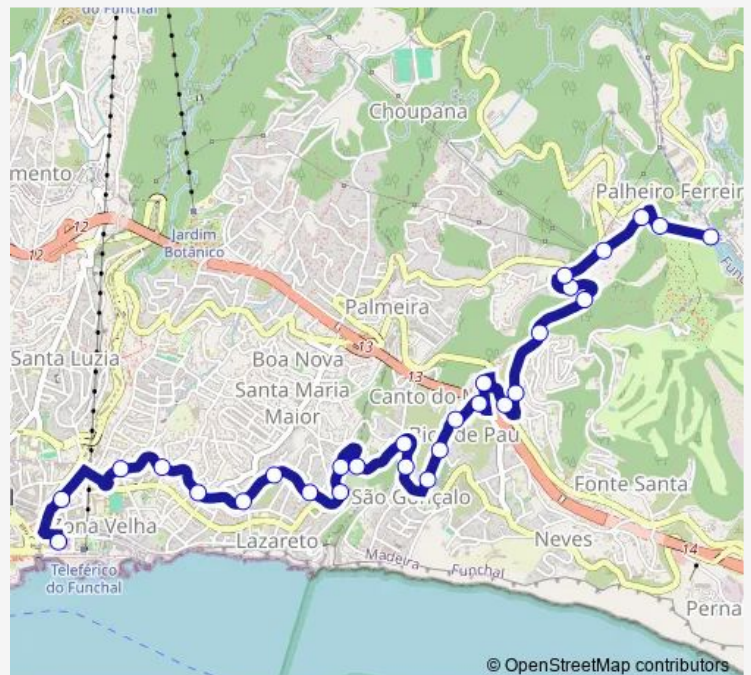

Thursday 09:45-21:00

Friday 09:45-21:00

Saturday 16:45

Sunday 16:45

**Route info**

Direction: Pinga (19)

Stops: 28

Trip Duration: 0 hour 30 min