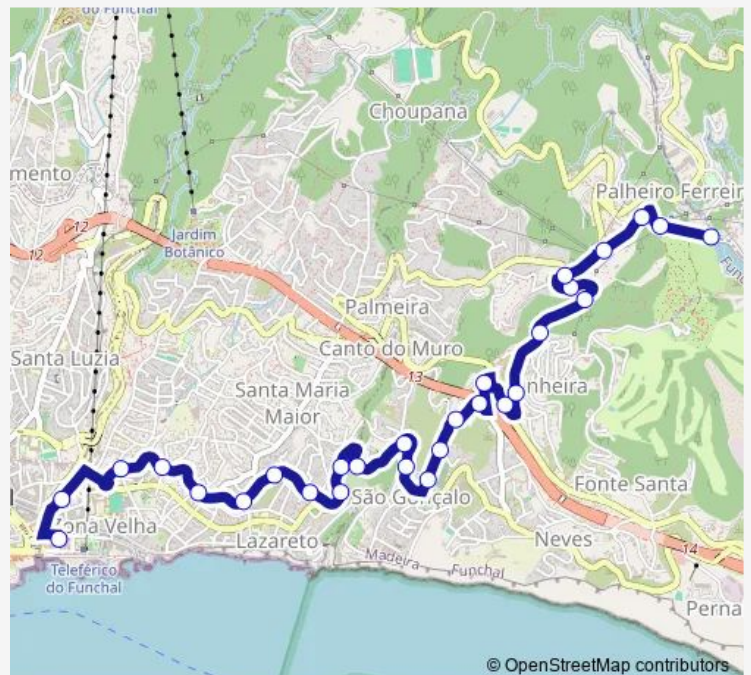

Thursday 09:45-21:00

Friday 09:45-21:00

Saturday 16:45

Sunday 16:45

**Route info**

Direction: Pinga (19)

Stops: 28

Trip Duration: 0 hour 25 min