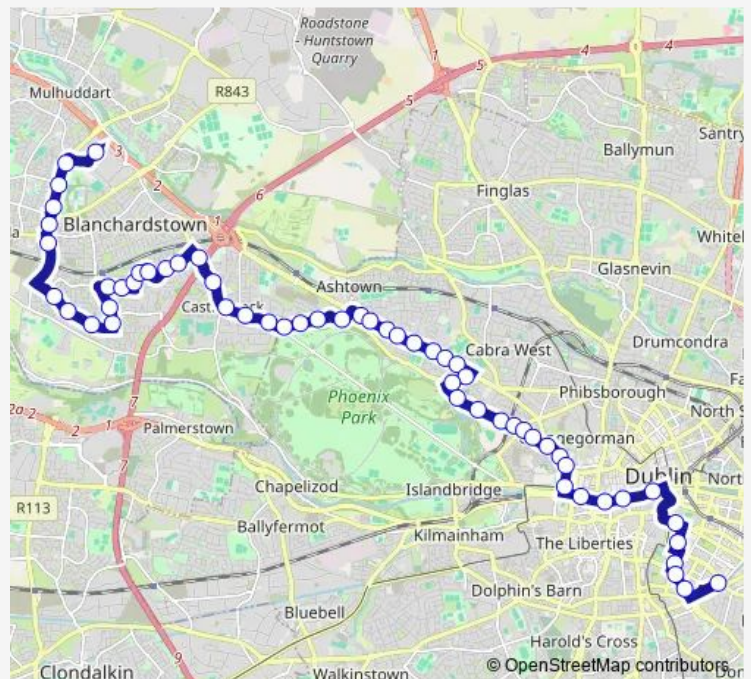

Thursday 06:15-23:15

Friday 06:15-23:15

Saturday 06:30-23:15

Sunday 09:00-23:20

Route info

Direction: Baggot Street Lower

Stops: 57

Trip Duration: 1 hour 19 min

37 — Blanchardstown Shopping Centre - Wilton Terrace **BusMaps**

Military Cemetery

Skreen Road

Croaghpatrick Road

Cabra Garda Station

Our Lady's Church

Baggot Road

Ashtown Grove