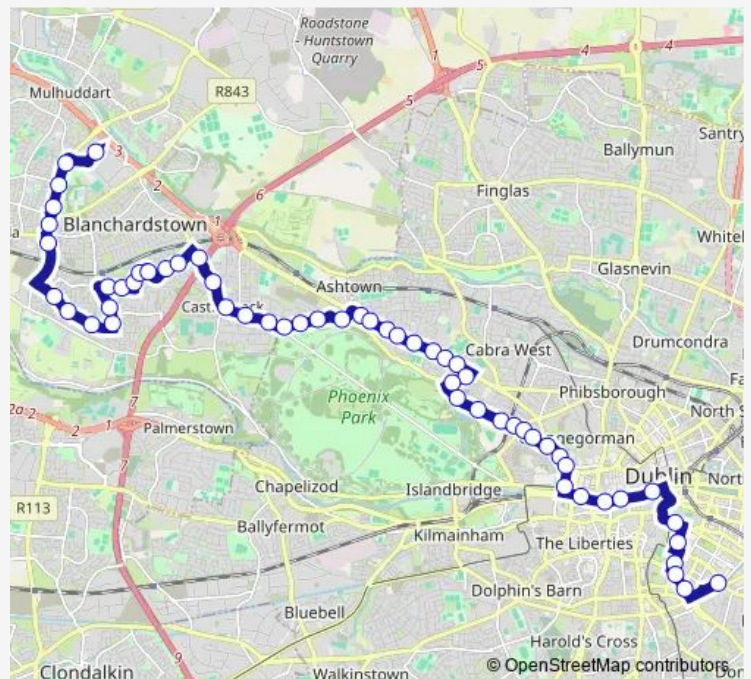

Bus 37 Blanchardstown Shopping Centre - Wilton Terrace

[Go to website](#)

Direction

Blanchardstown Sc — Wilton Terrace

57 stops

[Open route schedule](#)

- Blanchardstown Sc
- Millennium Park
- Mountview Road
- Lohunda Road
- Limelawn
- The Courtyard
- Diswellstown Road
- Luttrellstown Court
- Castleknock College
- Burnell Park Avenue
- Carpenterstown Road
- Bramley Walk
- Sycamore Drive
- Oaktree Green
- Maple Glen
- Oaktree Avenue
- Castleknock Vale
- Parklands
- Ashleigh Green
- Oak Lawns
- Castleknock

Route schedule

Blanchardstown Sc — Wilton Terrace

Monday	05:35-23:30
Tuesday	05:35-23:30
Wednesday	05:35-23:30
Thursday	05:35-23:30
Friday	05:35-23:30
Saturday	06:30-23:30
Sunday	09:00-23:30

Route info

Direction: Blanchardstown Sc

Stops: 57

Trip Duration: 1 hour 20 min

37 — Blanchardstown Shopping Centre - Wilton Terrace **BusMaps**

Peck's Lane

Deerpark Road

Park View

Castleknock Gate

Old Race Course

Wednesday 06:15-23:15

Thursday 06:15-23:15

Friday 06:15-23:15

Saturday 06:30-23:15

Sunday 09:00-23:20

Route info

Direction: Baggot Street Lower

Stops: 57