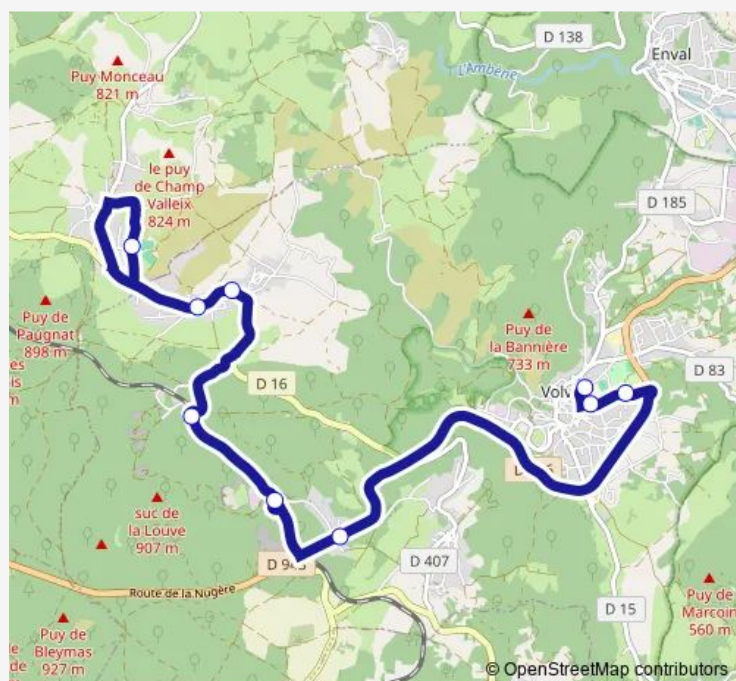

Direction

Volvic Moulet Marcenat École — Volvic École Maternelle

9 stops

[Open route schedule](#)

Volvic Moulet Marcenat École

Paugnat Stade

Volvic Moulet Marcenat Sortie DE Bourg

Volvic LES Goulots

Tuesday 08:03

Wednesday 08:03

Thursday 08:03

Friday 08:03

Saturday —

Sunday —

Route info

Direction: Volvic Moulet Marcenat École

Stops: 9

Trip Duration: 0 hour 19 min

Direction

Gustave Roghi — Luzet Rose des Vents

10 stops

[Open route schedule](#)

Gustave Roghi

Volvic Collège Victor Hugo

Route schedule

Gustave Roghi — Luzet Rose des Vents

Monday	17:05
Tuesday	17:05
Wednesday	—
Thursday	17:05
Friday	17:05
Saturday	—
Sunday	—

Route info

Direction: Gustave Roghi

Stops: 10

Trip Duration: 0 hour 28 min