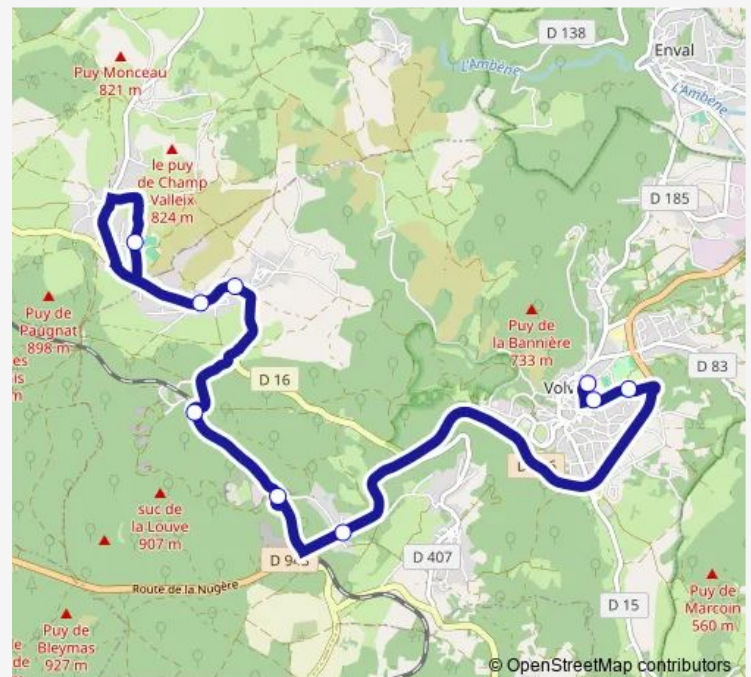

Direction

Volvic Moulet Marcenat École — Volvic École Maternelle

9 stops

[Open route schedule](#)

Volvic Moulet Marcenat École

Pagnat Stade

Volvic Moulet Marcenat Sortie DE Bourg

Volvic LES Goulots

Tuesday 08:03

Wednesday 08:03

Thursday 08:03

Friday 08:03

Saturday —

Sunday —

Route info

Direction: Volvic Moulet Marcenat École

Stops: 9

Trip Duration: 0 hour 19 min

Direction

Gustave Roghi — Luzet Rose des Vents

10 stops

[Open route schedule](#)

Gustave Roghi

Volvic Collège Victor Hugo

Route schedule

Gustave Roghi — Luzet Rose des Vents

Monday	17:05
Tuesday	17:05
Wednesday	—
Thursday	17:05
Friday	17:05
Saturday	—
Sunday	—

Route info

Direction: Gustave Roghi

Stops: 10

Trip Duration: 0 hour 28 min