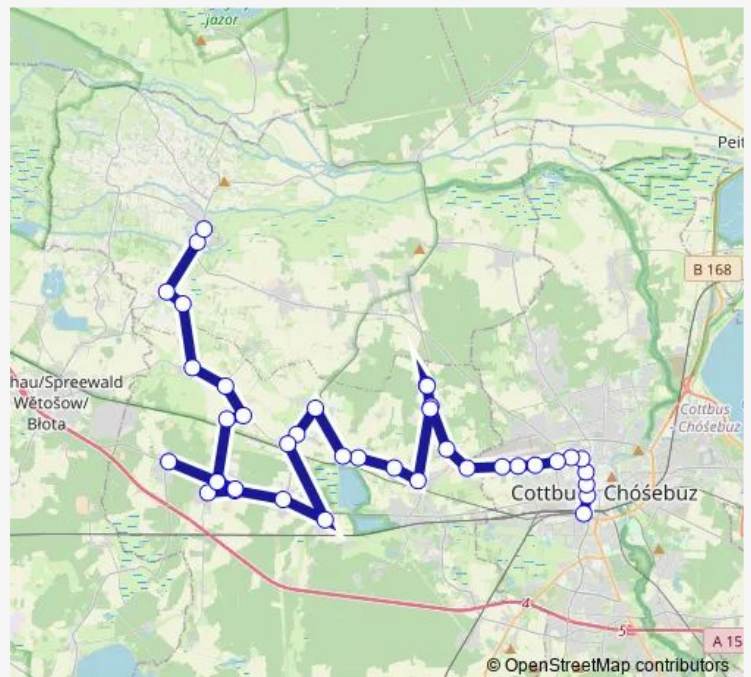

### Direction

undefined — undefined

0 stops

[Open route schedule](#)

### Route schedule

undefined — undefined

Monday 15:45

Tuesday —

Wednesday —

Thursday —

Friday 15:45

Saturday —

### Route info

Direction:

Stops: 0

Trip Duration: — min