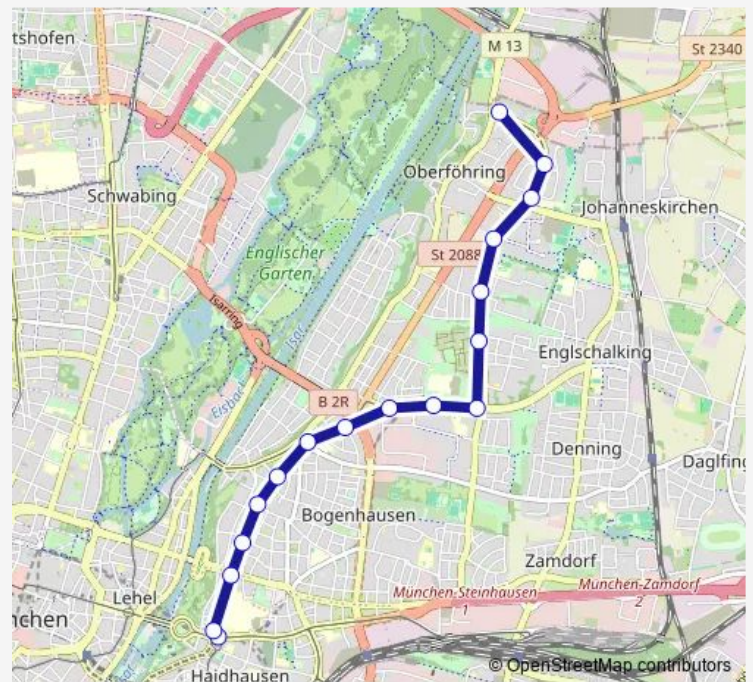

### Direction

undefined — undefined

0 stops

[Open route schedule](#)

### Route info

Direction:

Stops: 0

Trip Duration: – min

## Route info

Direction: Effnerplatz

Stops: 7

Trip Duration: 0 hour 7 min

## Route info

Direction: St. Emmeram

Stops: 16

Trip Duration: 0 hour 20 min

37 Bus time schedules and route maps are available in an offline PDF at [busmaps.com](https://busmaps.com). Use the [busmaps.com](https://busmaps.com) website to see live bus times, train schedule or subway schedule, and step-by-step directions for all public transit in Munich