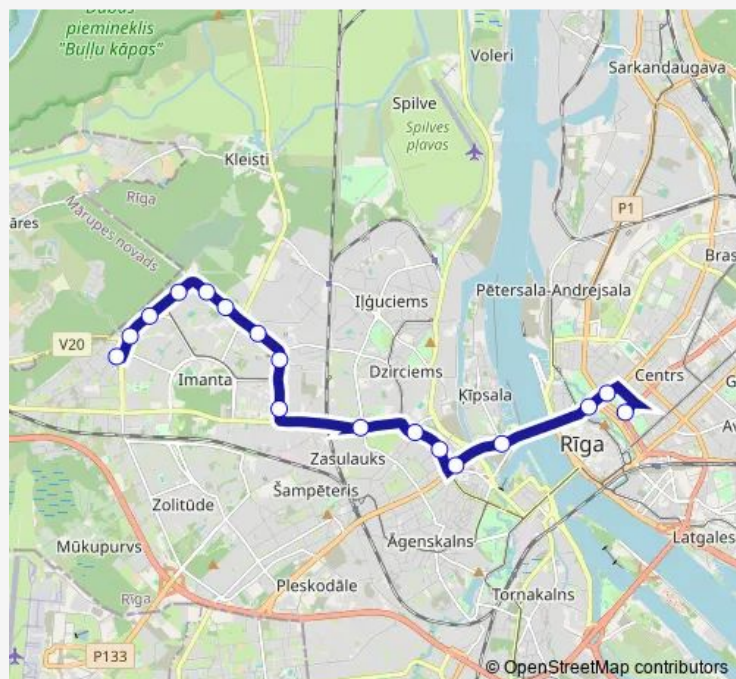

### Route schedule

Imantas D/P — Esplanāde

Monday 05:45-22:18

Tuesday 05:45-22:18

Wednesday 05:45-22:18

Thursday 05:45-22:18

Friday 05:45-22:18

Saturday 05:50-22:51

### Route info

Direction: Imantas D/P

Stops: 17

Trip Duration: 0 hour 26 min

37 — Esplanāde - Imanta