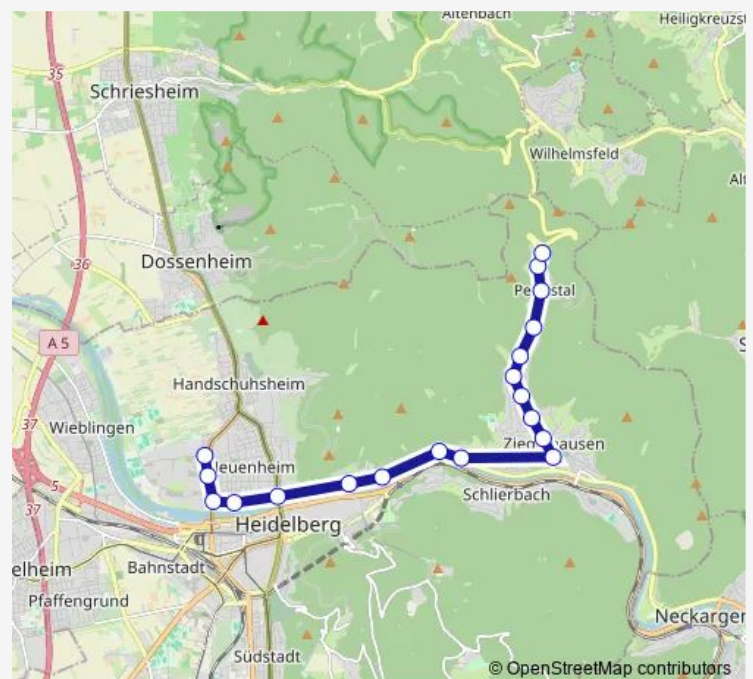

Saturday —

Sunday —

Route info

Direction: Technologiepark

Stops: 19

Trip Duration: 0 hour 27 min

37 — HD Sportzentrum Nord - Kopfklinik - Bunsengymnasium West

Direction

Wendestelle Hbw — Technologiepark

19 stops

[Open route schedule](#)

Wendestelle Hbw

Heidebuckelweg

Schweizertalstraße

Löwen

Grüner Baum

Hirschgasse

Alte Brücke Nord

Theodor-Heuss-Brücke

Neckarwiese

Jahnstraße

Technologiepark

Route schedule

Wendestelle Hbw — Technologiepark

Monday 20:40

Tuesday 20:40

Wednesday 20:40

Thursday 20:40

Friday 20:40

Saturday —

Sunday —

Route info