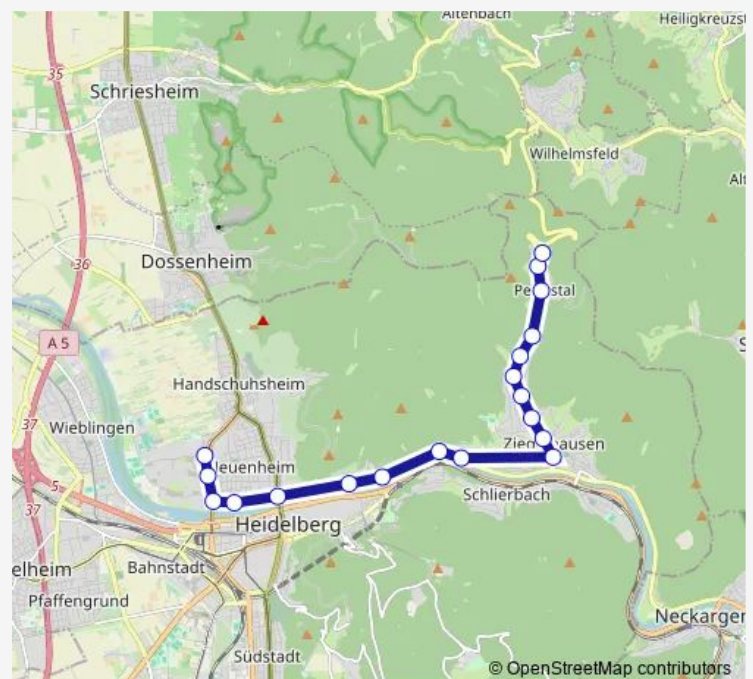

Saturday —

Sunday —

Route info

Direction: Technologiepark

Stops: 19

Trip Duration: 0 hour 27 min

37 — HD Sportzentrum Nord - Kopfklinik - Bunsengymnasium West

Direction

Wendestelle Hbw — Technologiepark

19 stops

[Open route schedule](#)

Wendestelle Hbw

Heidebuckelweg

Schweizertalstraße

Löwen

Grüner Baum

Hirschgasse

Alte Brücke Nord

Theodor-Heuss-Brücke

Neckarwiese

Jahnstraße

Technologiepark

Route schedule

Wendestelle Hbw — Technologiepark

Monday 20:40

Tuesday 20:40

Wednesday 20:40

Thursday 20:40

Friday 20:40

Saturday —

Sunday —

Route info