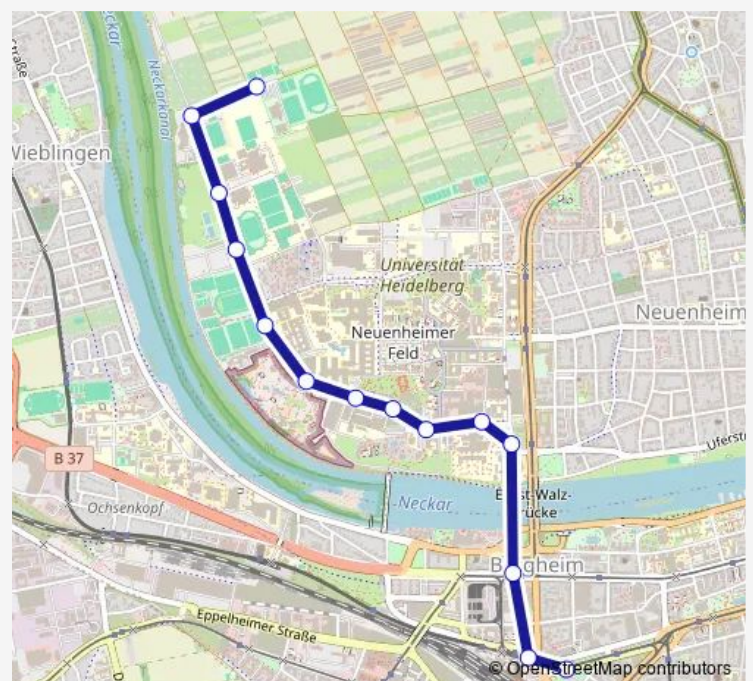

### Route schedule

HD Hauptbahnhof — Sportzentrum Nord

Monday	07:30-11:35
Tuesday	07:30-11:35
Wednesday	07:30-11:35
Thursday	07:30-11:35
Friday	07:30-11:35
Saturday	—
Sunday	—

### Route info

Direction: HD Hauptbahnhof

Stops: 14

Trip Duration: 0 hour 18 min

37 — HD Sportzentrum Nord - Kopfklinik - Bunsengymnasium West

## Route info

Direction: HD Hauptbahnhof

Stops: 12

Trip Duration: 0 hour 15 min

## Route info

Direction: HD Hauptbahnhof

Stops: 14

Trip Duration: 0 hour 18 min