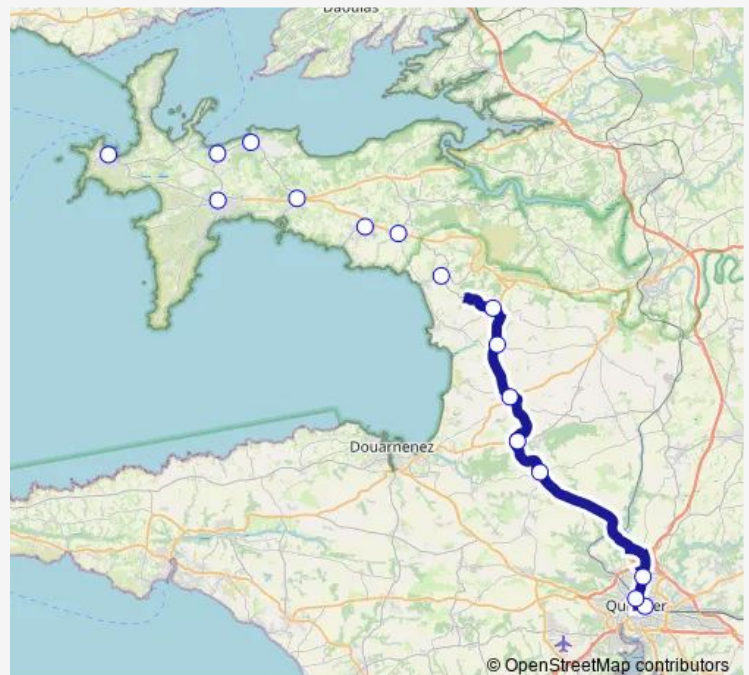

Route schedule

Mairie — Gare d'Argol

Monday	07:05
Tuesday	07:05
Wednesday	07:05
Thursday	07:05
Friday	07:05
Saturday	—
Sunday	—

Route info

Direction: Mairie

Stops: 2

Trip Duration: 0 hour 4 min

■ 37 — Camaret - Quimper

Direction

Gare Routière Sncf — Port

16 stops

[Open route schedule](#)

Gare Routière Sncf

Tourbie

Cité administrative

Bourg

Mission

Bourg

Bourg

Bourg

Bourg

Gare d'Argol

Bourg

Tal ar Groas - Route de Lanvéoc

Direction: Port

Stops: 16

Trip Duration: 1 hour 25 min

37 Bus time schedules and route maps are available in an offline PDF at busmaps.com. Use the busmaps.com website to see live bus times, train schedule or subway schedule, and step-by-step directions for all public transit in Quimper