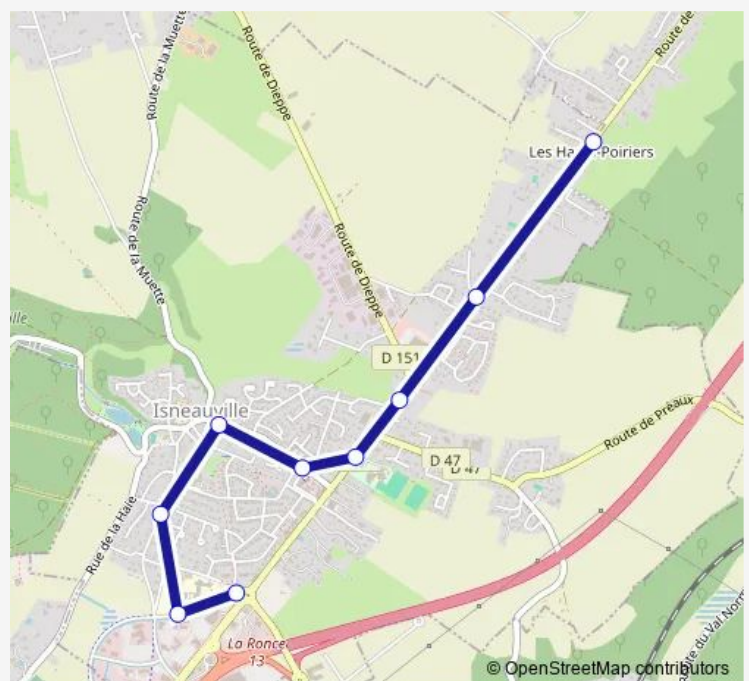

Route schedule

Plaine de la Ronce — Les Bosquets

Monday	06:23-20:08
Tuesday	06:23-20:08
Wednesday	06:23-20:08
Thursday	06:23-20:08
Friday	06:23-20:08
Saturday	06:09-20:08
Sunday	—

Route info

Direction: Plaine de la Ronce

Stops: 10

Trip Duration: 0 hour 12 min

Direction

Plaine de la Ronce — Hauts Poiriers

9 stops

[Open route schedule](#)

Plaine de la Ronce

Collège Lucie Aubrac

Route info

Direction: Plaine de la Ronce

Stops: 9

Trip Duration: 0 hour 11 min

Direction

Les Bosquets — Plaine de la Ronce

10 stops

[Open route schedule](#)

Friday 06:29-20:30

Saturday 06:24-20:30

Sunday —

Route info

Direction: Les Bosquets

Stops: 10

Trip Duration: 0 hour 11 min

Direction