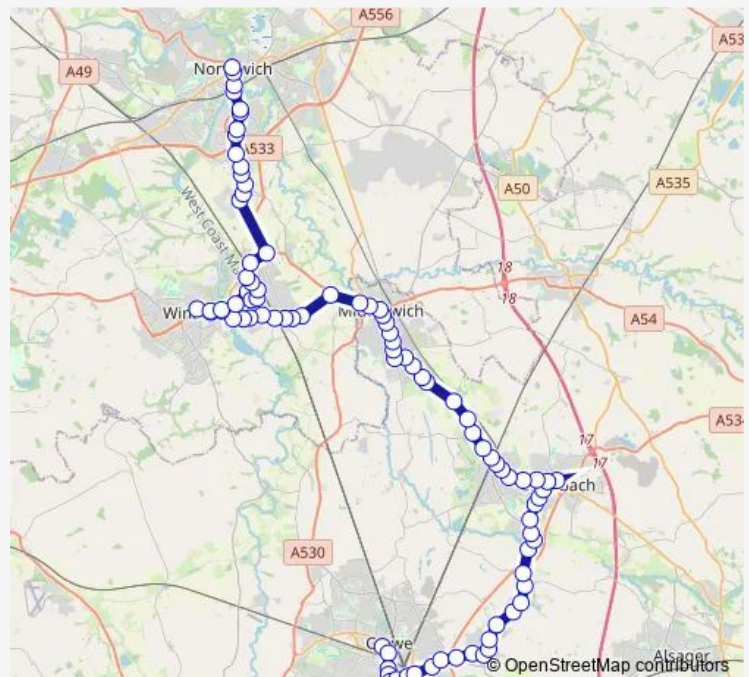

Whittington Gardens

Jack Lane

Industrial Estate Roundabout

Morrisons Distribution Centre

Wharton Gardens

Gowy Walk

Dart Walk

Willow Wood School

Thursday —

Friday 19:20

Saturday 19:20

Sunday —

Route info

Direction: Northwich Interchange Stand G

Stops: 24

Trip Duration: 0 hour 24 min

■ 37 — Northwich Interchange - Crewe Bus Station

Town Bridge

Siddon Street

Library

Direction

Northwich Interchange Stand G — Library

26 stops

[Open route schedule](#)