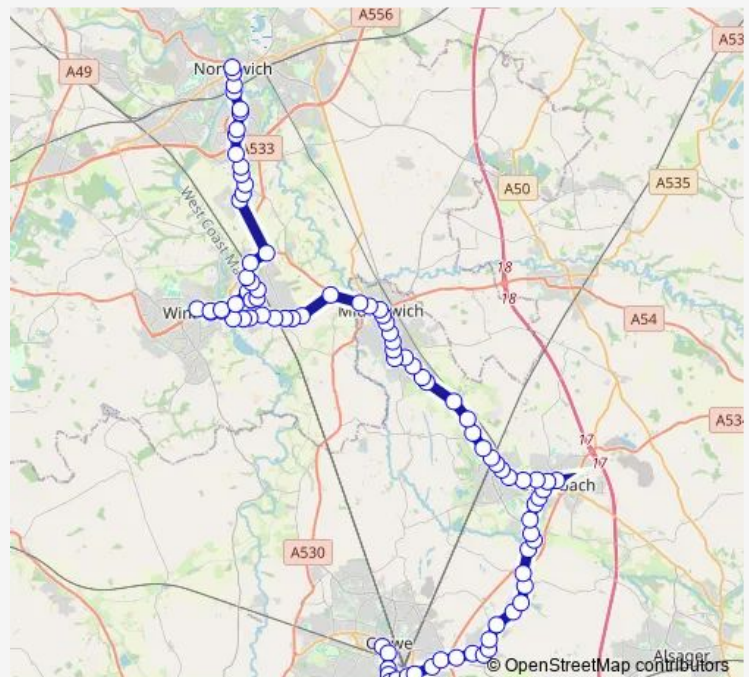

Industrial Estate Roundabout

Morrisons Distribution Centre

Wharton Gardens

Gowy Walk

Dart Walk

Willow Wood School

Christ Church

Wharton Road

### Route schedule

Northwich Interchange Stand G — Library

Monday 19:20

Tuesday —

Wednesday 19:20

Thursday —

Friday 19:20

Saturday 19:20

### Route info

Direction: Northwich Interchange Stand G

Stops: 24

Trip Duration: 0 hour 24 min

■ 37 — Northwich Interchange - Crewe Bus Station

Town Bridge

Siddon Street

Library