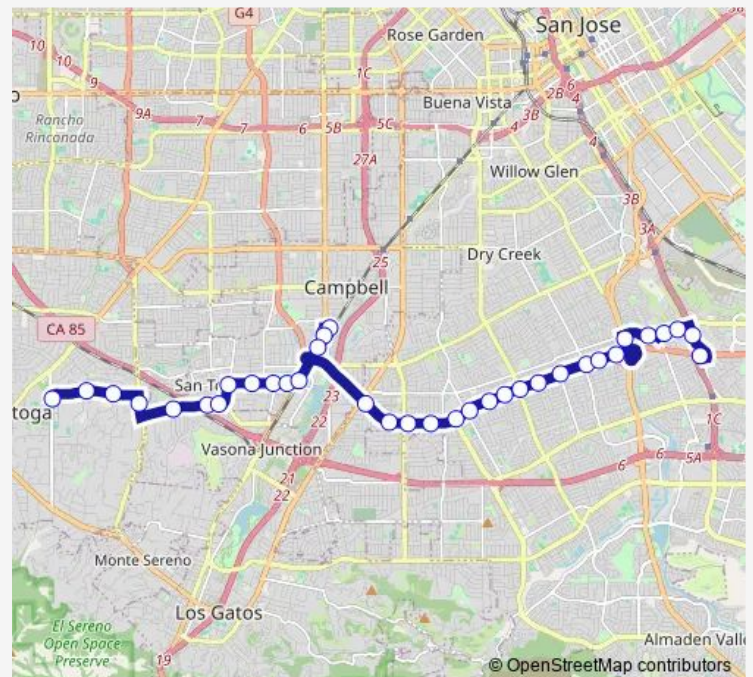

Camden & Union

Camden & New Jersey

Hillsdale & Camden

Route schedule

West Valley College (Bay 6) — Capitol Station (Bay 4)

Monday 05:45-18:26

Tuesday 05:45-18:26

Wednesday 05:45-18:26

Thursday 05:45-18:26

Friday 05:45-18:26

Saturday —

Sunday —

Route info

Direction: West Valley College (Bay 6)

Stops: 36

Trip Duration: 0 hour 45 min

Hillsdale & Vistamont

Hillsdale & Cheshire

Almaden & Foxworthy

Foxworthy & Rubino

Hillsdale & Pearl

Hillsdale & Summercreek

Narvaez & Shadow Creek

Capitol Station (Bay 4)

Stops: 38

Trip Duration: 0 hour 43 min

Winchester & Friar

Winchester & Sunnyoaks

Hacienda & Winchester

Hacienda & Walnut

Hacienda & Capri

Hacienda & Via Ranchero