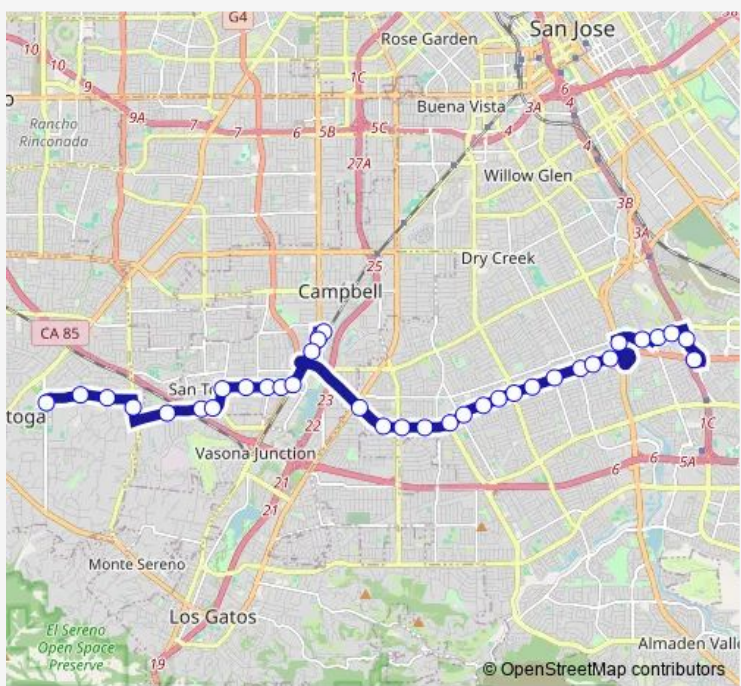

## Bus 37 West Valley Coll - Capitol Stn

[Go to website](#)

**Direction**  
 West Valley College (Bay 6) — Capitol Station (Bay 4)  
 36 stops  
[Open route schedule](#)

- West Valley College (Bay 6)
- Allendale & Portos
- Allendale & Chester
- Quito & Ravenwood
- Pollard & More
- Pollard & Naramore
- Pollard & Summerwood
- Burrows & Hacienda
- Hacienda & Gay
- Hacienda & Capri
- Hacienda & Walnut
- Winchester & Hacienda
- Winchester & Camden
- Winchester Station (Bay 2)
- Winchester & Camden
- Winchester & Friar
- Camden & Calvin
- Camden & Esther
- Camden & Union
- Camden & New Jersey
- Hillsdale & Camden

Route schedule  
 West Valley College (Bay 6) — Capitol Station (Bay 4)

Monday	05:45-18:27
Tuesday	05:45-18:27
Wednesday	05:45-18:27
Thursday	05:45-18:27
Friday	05:45-18:27
Saturday	—
Sunday	—

Route info  
 Direction: West Valley College (Bay 6)  
 Stops: 36  
 Trip Duration: 0 hour 49 min

## Direction

Capitol Station (Bay 4) — West Valley College (Bay 6)

38 stops

[Open route schedule](#)

Capitol Station (Bay 4)

Narvaez & Shadow Creek

Hillsdale & Summercreek

Hillsdale & Dow

## Route info

Direction: Capitol Station (Bay 4)

Stops: 38

Trip Duration: 0 hour 42 min

Winchester & Friar

Winchester & Sunnyoaks

Hacienda & Winchester

Hacienda & Walnut