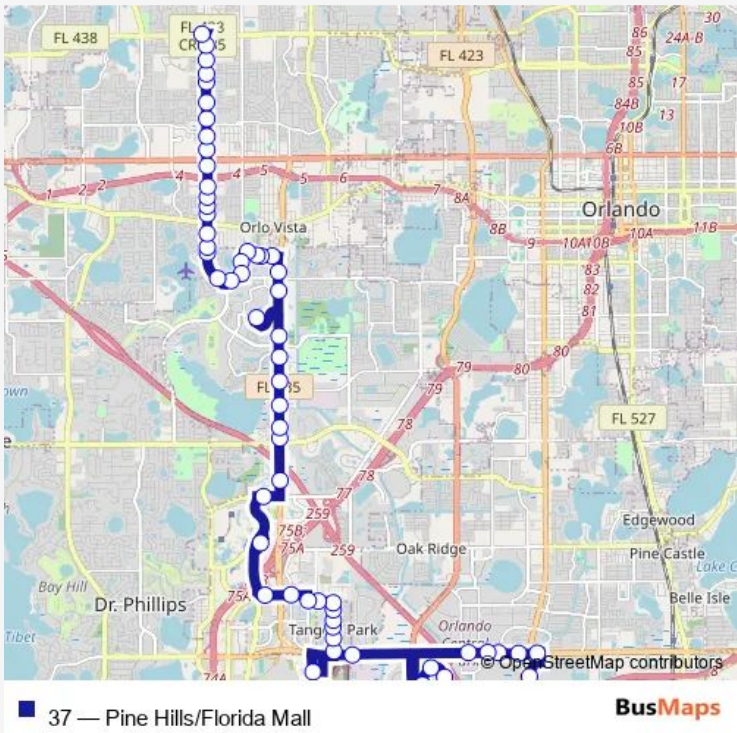

**Bus 37 Pine Hills/Florida Mall**

[Go to website](#)

**Direction**  
 Florida Mall AVE AND Crystal Clear Ln — 7105 Silver Star Rd  
 62 stops  
[Open route schedule](#)

- Florida Mall AVE AND Crystal Clear Ln
- W Sand Lake RD AND Skyview Dr
- W Sand Lake RD AND Lillwill Ave
- W Sand Lake RD AND Southland Blvd
- W Sand Lake RD AND Currency Dr
- W Sand Lake RD AND Presidents Dr
- South Park CIR AND S John Young Pky
- South Park CIR AND S John Young Pky
- South Park CIR AND S John Young Pky
- South Park CIR AND S John Young Pky
- South Park CIR AND S John Young Pky
- South Park CIR AND S John Young Pky
- South Park CIR AND S John Young Pky
- S Park Cirands John Young Pky
- W Sand Lake RD AND Kingspointe Pky
- Universal Epic
- Mandarin DR AND W Sand Lake Rd
- Mandarin DR AND Belem St
- Mandarin DR AND Anzio St
- Mandarin DR AND Skeena St
- Mandarin DR AND Pueblo St
- Mandarin DR AND Vanguard St

**Route schedule**  
 Florida Mall AVE AND Crystal Clear Ln — 7105 Silver Star Rd

Monday	04:45-23:30
Tuesday	04:45-23:30
Wednesday	04:45-23:30
Thursday	04:45-23:30
Friday	04:45-23:30
Saturday	05:10-23:35
Sunday	05:10-23:00

**Route info**  
 Direction: Florida Mall AVE AND Crystal Clear Ln  
 Stops: 62  
 Trip Duration: 1 hour 30 min

Vanguard ST AND Amarilla Ave

Vanguard ST AND Municipal Dr

International DR AND Grand National Dr