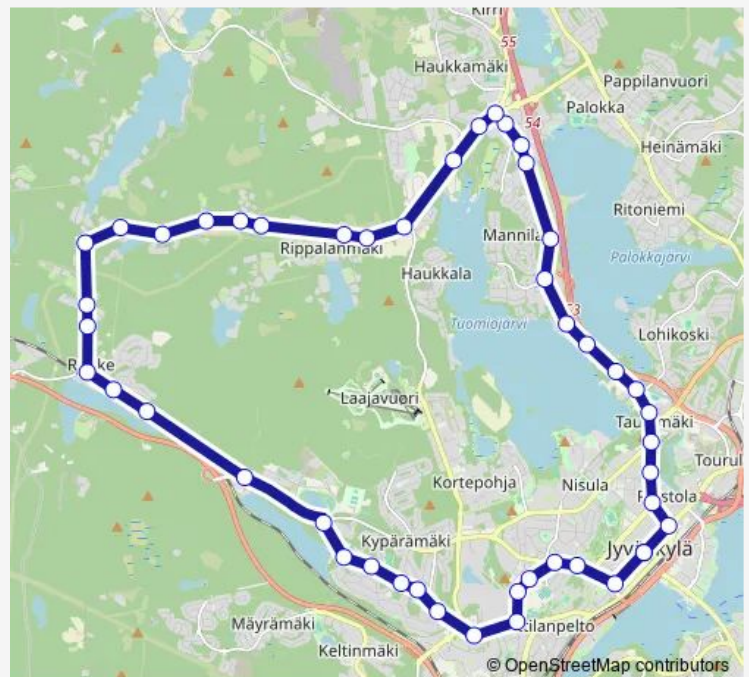

Thursday 15:00-16:00

Friday 15:00-16:00

Saturday —

Sunday —

Route info

Direction: Keskusta 2

Stops: 52

Trip Duration: 0 hour 50 min