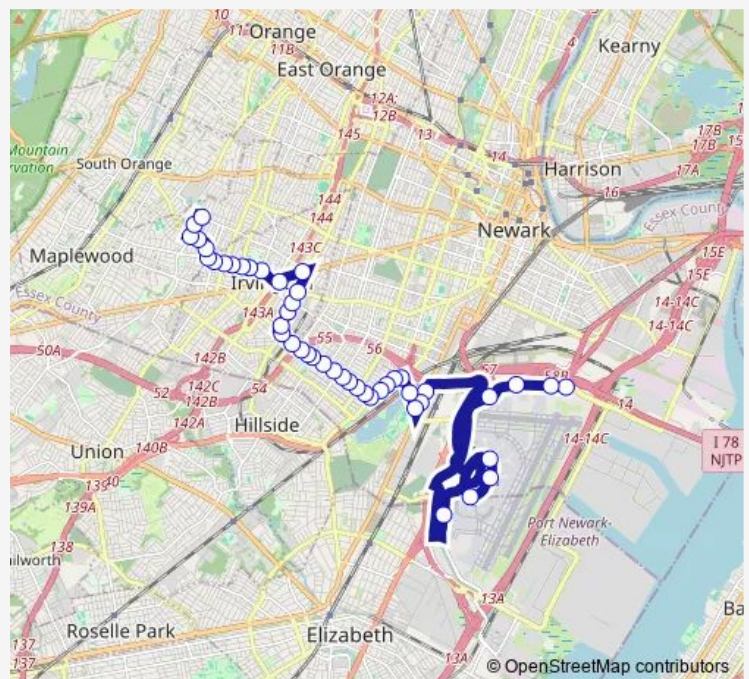

### Route schedule

North Area - Brewster Road — IVY Hill Loop (MT Vernon PI)

Monday	04:55-00:25 <sup>+1</sup>
Tuesday	05:00-23:30
Wednesday	05:00-23:30
Thursday	05:00-23:30
Friday	05:00-23:30
Saturday	04:55-00:25 <sup>+1</sup>
Sunday	04:50-00:20 <sup>+1</sup>

### Route info

Direction: North Area - Brewster Road

Stops: 46

Trip Duration: 1 hour 2 min

Lyons AVE AT Schuyler Ave

Lyons AVE AT Aldine St

Lyons AVE AT Dewey St

Lyons AVE AT Leslie St

Lyons AVE AT Fabyan Place

Lyons AVE 100'E OF Cordier St

Lyons AVE AT Coit St

Grove ST AT Olson Pl

Grove ST AT Herpers St

Grove ST AT NYE Ave

Grove ST AT Clinton Ave

Springfield AVE AT Maple Ave

## Route info

Direction: IVY Hill Loop (MT Vernon Pl)

Stops: 40

Trip Duration: 0 hour 52 min

Lyons AVE AT Porter Pl

Elizabeth AVE AT Stengel Ave

Elizabeth AVE AT Renner Ave

Elizabeth AVE AT Meeker Ave