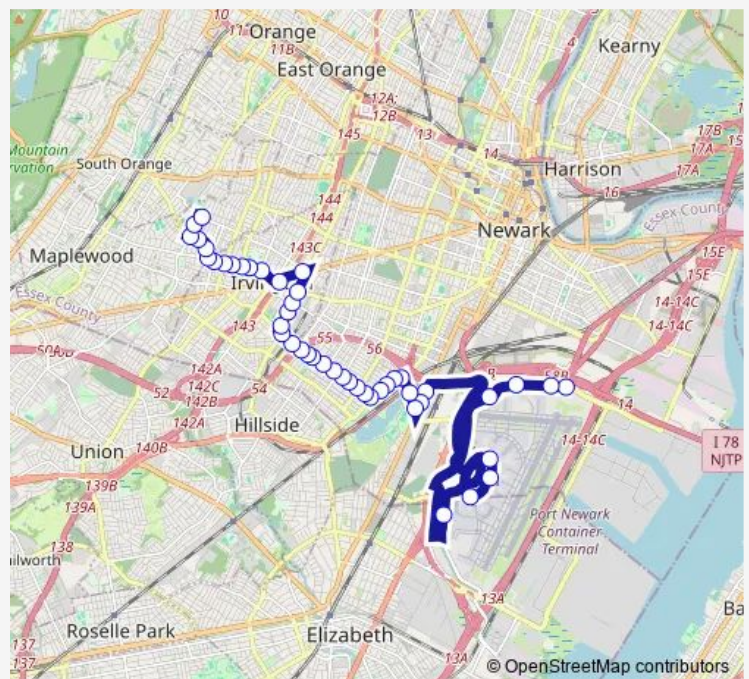

Lyons AVE AT Osborne Terr

Route schedule

North Area - Brewster Road — IVY Hill Loop (MT Vernon PI)

Monday 05:00-23:30

Tuesday 05:00-23:30

Wednesday 05:00-23:30

Thursday 05:00-23:30

Friday 05:00-23:30

Saturday 04:55-00:25⁺¹

Sunday 04:50-00:20⁺¹

Route info

Direction: North Area - Brewster Road

Stops: 46

Trip Duration: 0 hour 48 min

Lyons AVE AT Schuyler Ave

Lyons AVE AT Aldine St

Lyons AVE AT Dewey St

Lyons AVE AT Leslie St

Lyons AVE AT Fabyan Place

Lyons AVE 100'E OF Cordier St

Lyons AVE AT Coit St

Grove ST AT Olson Pl

Grove ST AT Herpers St

Grove ST AT NYE Ave

Grove ST AT Clinton Ave

Springfield AVE AT Maple Ave

IRVINGTON BUS TERMINAL

Clinton AVE AT Orange Ave

Clinton AVE AT Civic Square

Clinton AVE AT Stuyvesant Ave

Clinton AVE AT Hillside Terrace

Clinton AVE AT Sanford Ave