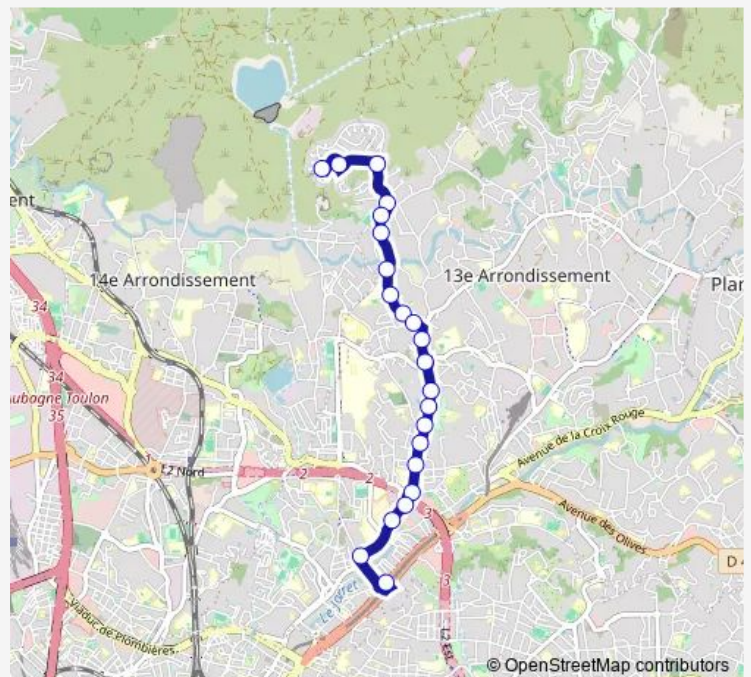

Thursday 04:40-20:55

Friday 04:40-20:55

Saturday 04:40-20:55

Sunday 04:40-20:55

Route info

Direction: La Batarelle

Stops: 22

Trip Duration: 0 hour 15 min

37 — Métro Malpassé - La Batarelle